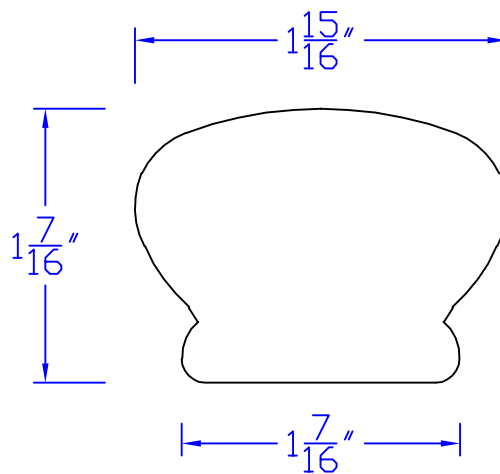

Creative Woodworking N.W., Inc.

1036 S.E. Taylor * Portland, Oregon 97214
Phone:(503) 230-9265 * Fax:(503) 232-9082
www.Creativewoodworkingnw.com

HDRL101

$1-7/16$ " x $1-15/16$ "