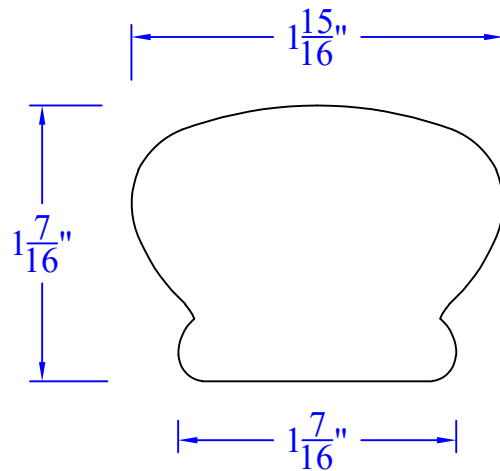

Creative Woodworking N.W., Inc.

1036 S.E. Taylor * Portland, Oregon 97214
Phone:(503) 230-9265 * Fax:(503) 232-9082
www.Creativewoodworkingnw.com

HDRL101

1-7/16" x 1-15/16"