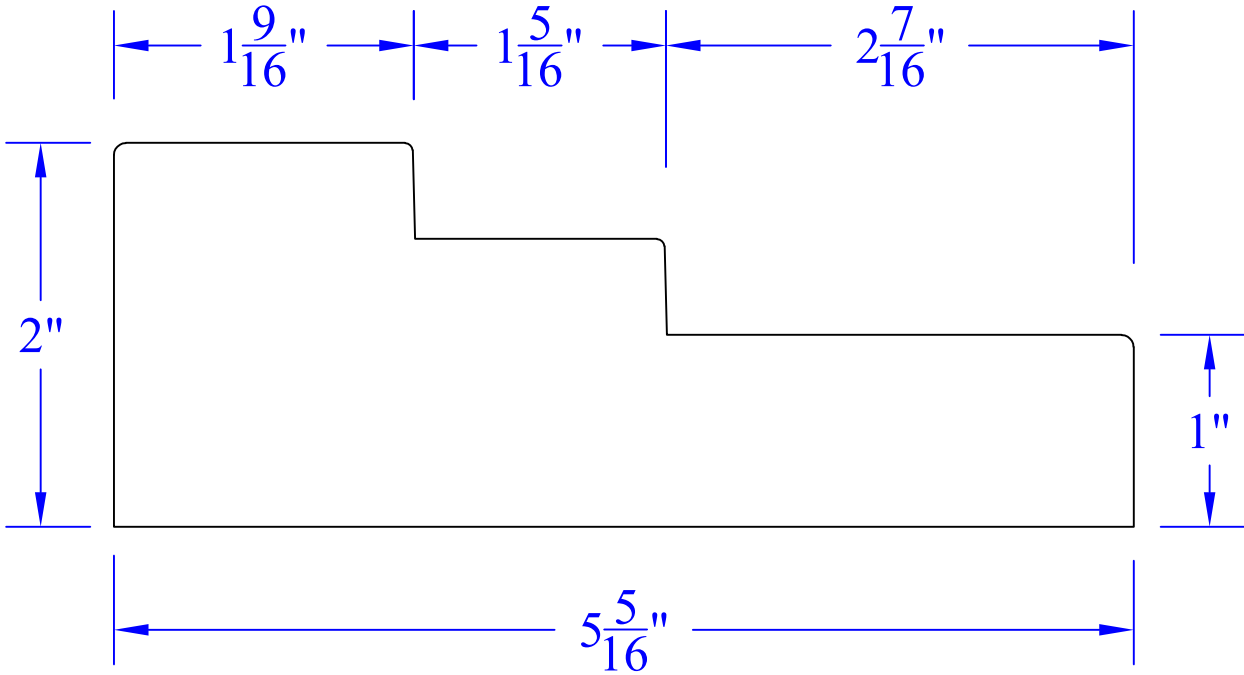

Creative Woodworking N.W., Inc.

1036 S.E. Taylor * Portland, Oregon 97214
Phone:(503) 230-9265 * Fax:(503) 232-9082
www.Creativewoodworkingnw.com

JAMB008
2" x $5\frac{5}{16}$ "