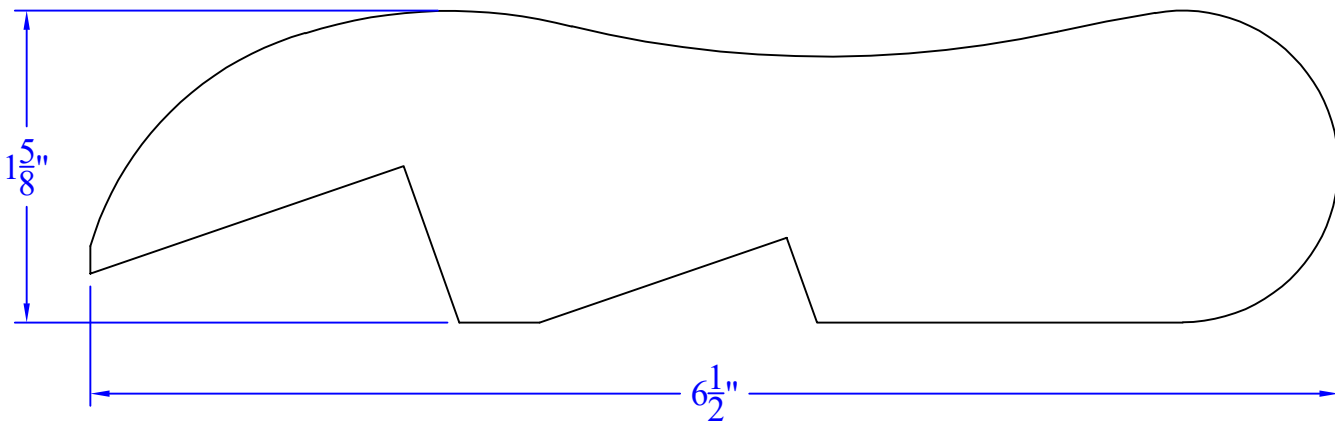

# Creative Woodworking N.W., Inc.

1036 S.E. Taylor \* Portland, Oregon 97214  
Phone:(503) 230-9265 \* Fax:(503) 232-9082  
www.Creativewoodworkingnw.com

**BARR005**  
**1-5/8" x 6-1/2"**