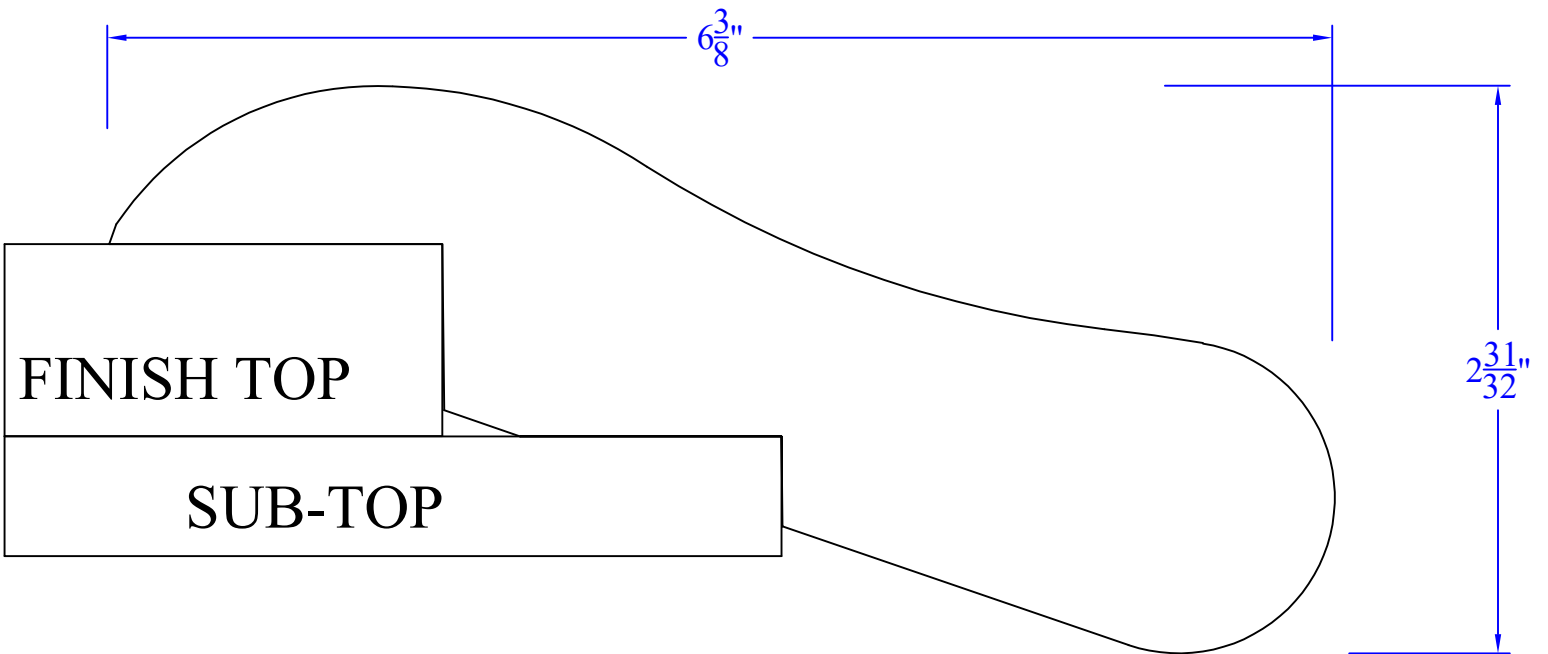

# Creative Woodworking N.W., Inc.

1036 S.E. Taylor \* Portland, Oregon 97214  
Phone:(503) 230-9265 \* Fax:(503) 232-9082  
www.Creativewoodworkingnw.com

**BARR005**  
**1-5/8" x 6-1/2"**