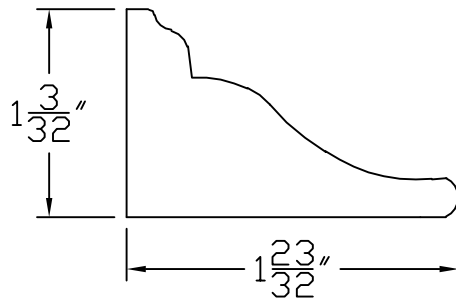

# Creative Woodworking N.W., Inc.

1036 S.E. Taylor \* Portland, Oregon 97214

Phone:(503) 230-9265 \* Fax:(503) 232-9082

www.Creativewoodworkingnw.com

MNTL020

$1\frac{3}{32}$ " x  $1\frac{23}{32}$ "