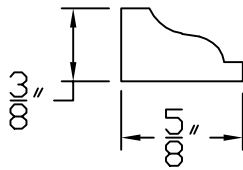

# Creative Woodworking N.W., Inc.

1036 S.E. Taylor \* Portland, Oregon 97214

Phone:(503) 230-9265 \* Fax:(503) 232-9082

[www.Creativewoodworkingnw.com](http://www.Creativewoodworkingnw.com)

PANM065

3/8" x 5/8"