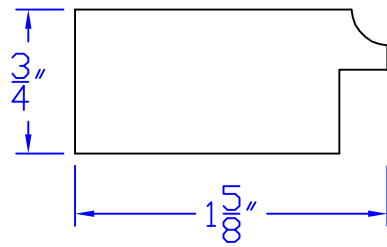

# Creative Woodworking N.W., Inc.

1036 S.E. Taylor \* Portland, Oregon 97214

Phone:(503) 230-9265 \* Fax:(503) 232-9082

[www.Creativewoodworkingnw.com](http://www.Creativewoodworkingnw.com)

PICF016

3/4" x 1-5/8"