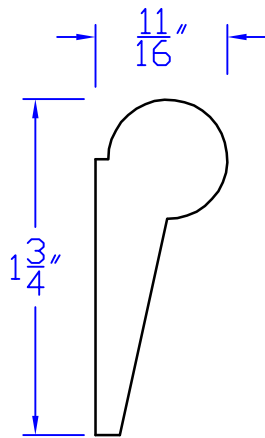

Creative Woodworking N.W., Inc.

1036 S.E. Taylor * Portland, Oregon 97214

Phone:(503) 230-9265 * Fax:(503) 232-9082

www.Creativewoodworkingnw.com

PICM012

3/4" x 1-3/4"