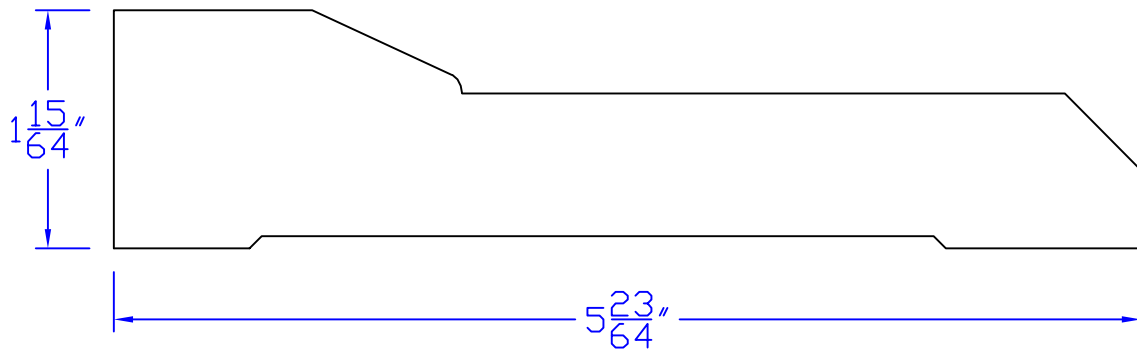

# Creative Woodworking N.W., Inc.

1036 S.E. Taylor \* Portland, Oregon 97214

Phone:(503) 230-9265 \* Fax:(503) 232-9082

www.Creativewoodworkingnw.com

PLBL019

$1\frac{15}{64}$ " x  $5\frac{23}{64}$ "