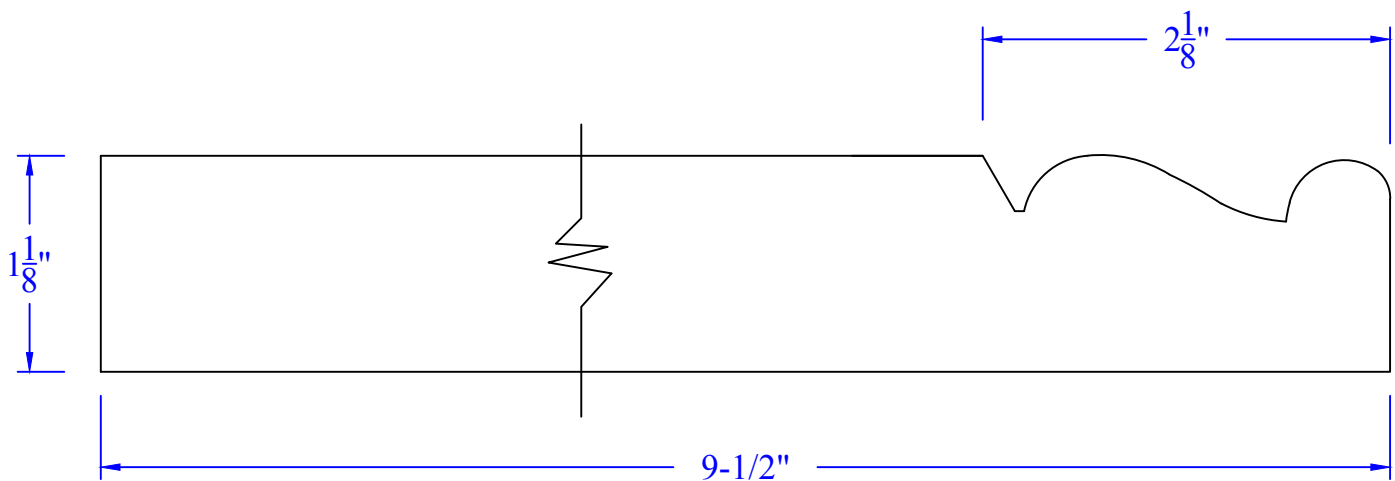

# Creative Woodworking N.W., Inc.

1036 S.E. Taylor \* Portland, Oregon 97214  
Phone:(503) 230-9265 \* Fax:(503) 232-9082  
www.Creativewoodworkingnw.com

**PLBL029**  
**1-1/8" x 9-1/2"**  
**SHAPER ONLY**