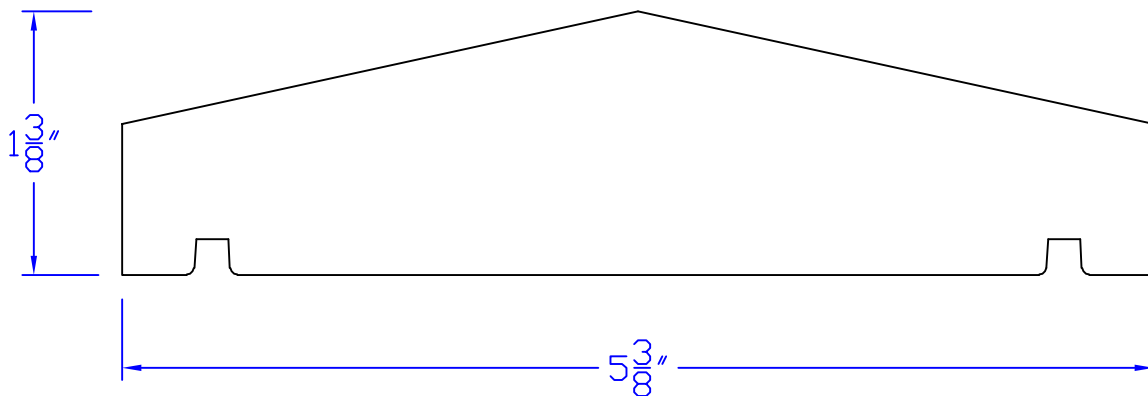

# Creative Woodworking N.W., Inc.

1036 S.E. Taylor \* Portland, Oregon 97214  
Phone:(503) 230-9265 \* Fax:(503) 232-9082  
www.Creativewoodworkingnw.com

RCAP015  
1-3/8" x 5-3/8"  
RCAP001 ALT