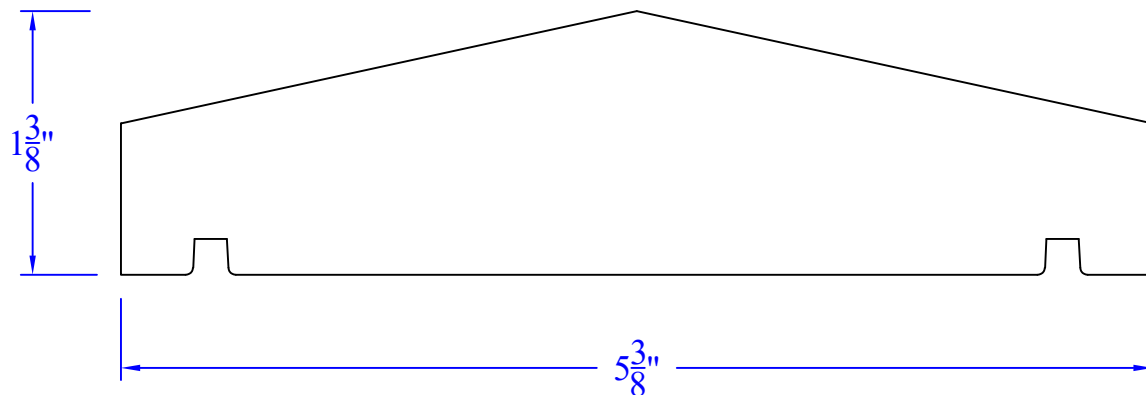

Creative Woodworking N.W., Inc.

1036 S.E. Taylor * Portland, Oregon 97214
Phone:(503) 230-9265 * Fax:(503) 232-9082
www.Creativewoodworkingnw.com

RCAP015
1-3/8" x 5-3/8"
RCAP001 ALT