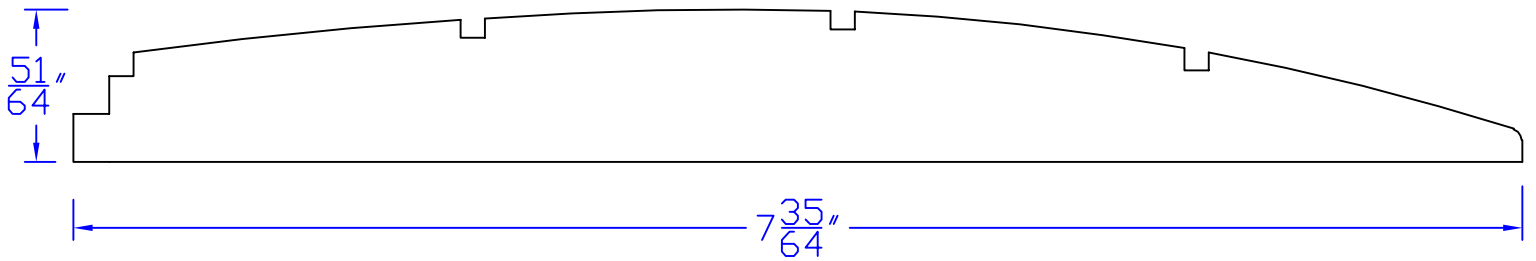

Creative Woodworking N.W., Inc.

1036 S.E. Taylor * Portland, Oregon 97214
Phone:(503) 230-9265 * Fax:(503) 232-9082
www.Creativewoodworkingnw.com

RCAP017
 $51/64$ " x $7-35/64$ "