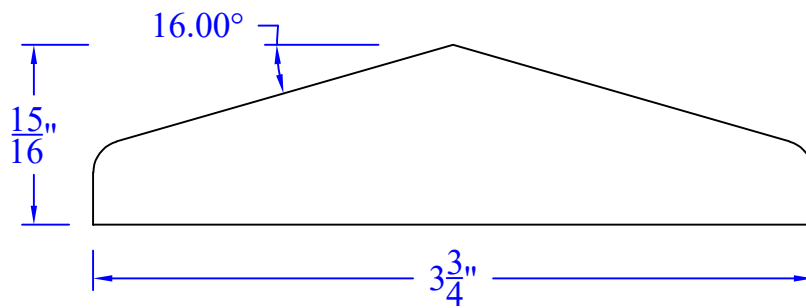

# Creative Woodworking N.W., Inc.

1036 S.E. Taylor \* Portland, Oregon 97214  
Phone:(503) 230-9265 \* Fax:(503) 232-9082  
www.Creativewoodworkingnw.com

RCAP021  
 $15/16"$  x  $3-3/4"$