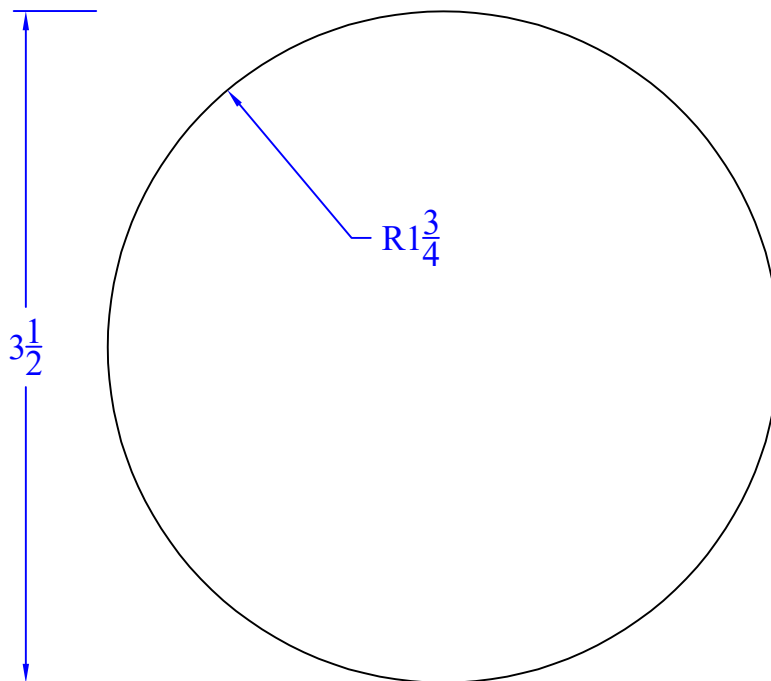

Creative Woodworking N.W., Inc.

1036 S.E. Taylor * Portland, Oregon 97214

Phone:(503) 230-9265 * Fax:(503) 232-9082

www.Creativewoodworkingnw.com

RNDS061
1-3/4" RADIUS FULL ROUND
3-1/2" DIAMETER