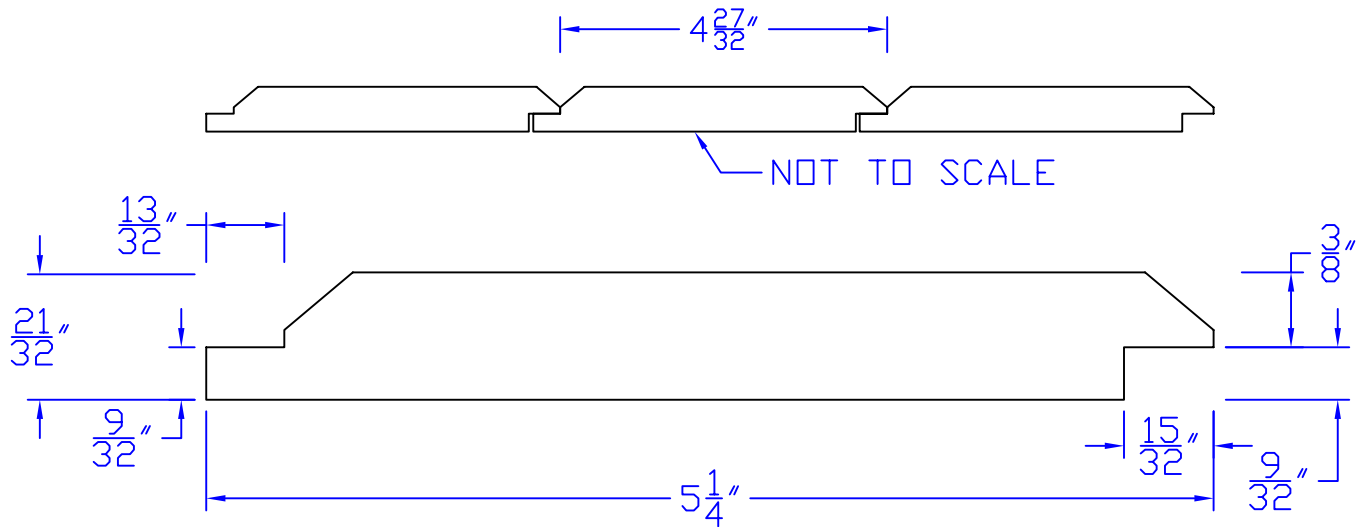

Creative Woodworking N.W., Inc.

1036 S.E. Taylor * Portland, Oregon 97214

Phone:(503) 230-9265 * Fax:(503) 232-9082

www.Creativewoodworkingnw.com

SDSL046

$21/32$ " x $5-1/4$ " O.A.