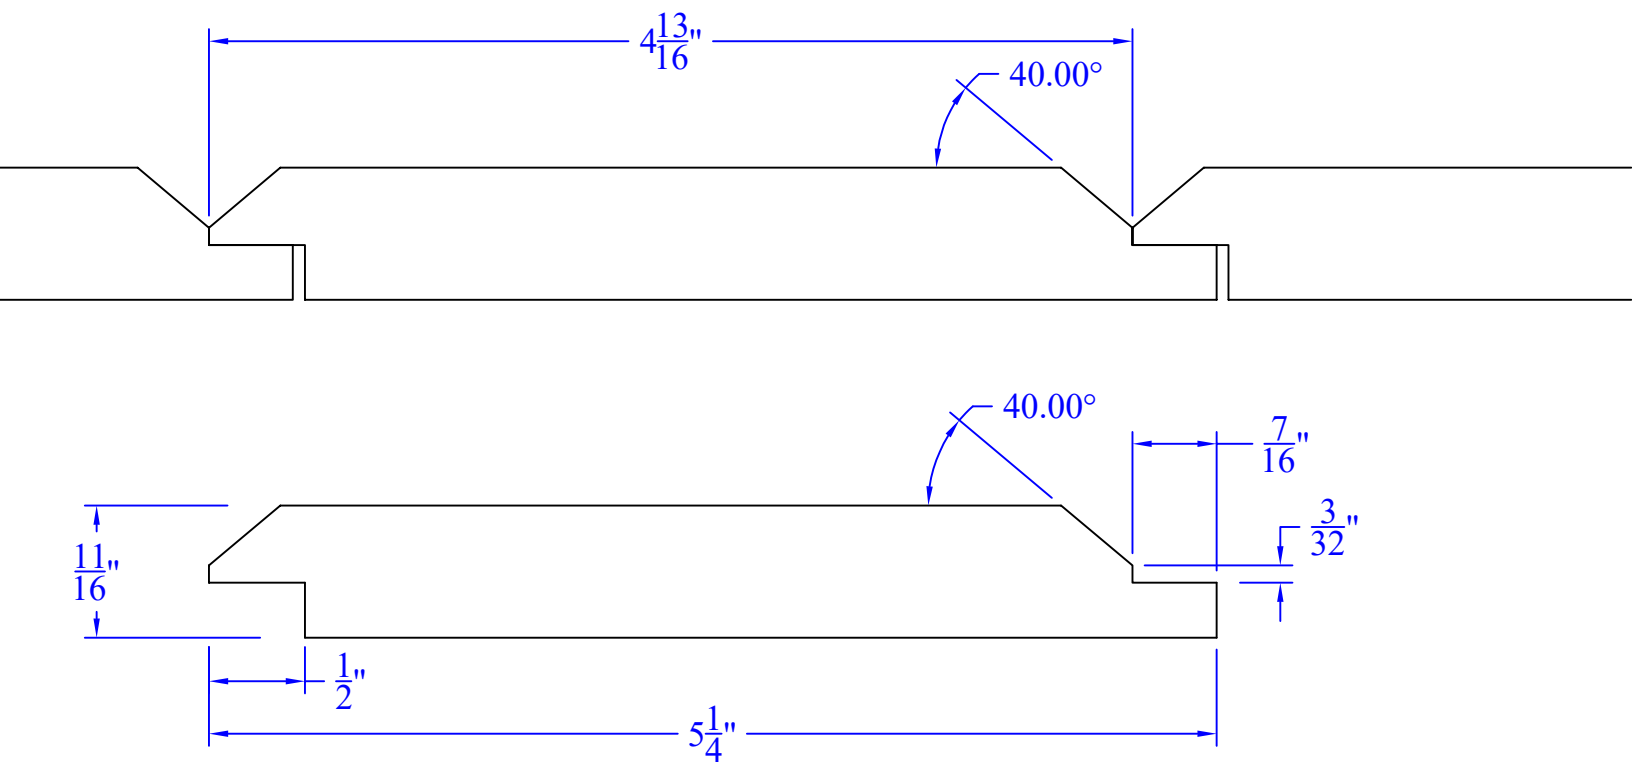

Creative Woodworking N.W., Inc.

1036 S.E. Taylor * Portland, Oregon 97214
Phone:(503) 230-9265 * Fax:(503) 232-9082
www.Creativewoodworkingnw.com

SDSL046
 $11/16$ " x $5-1/4$ "
VARIOUS WIDTH AVAILABLE
WP7 SIMILAR