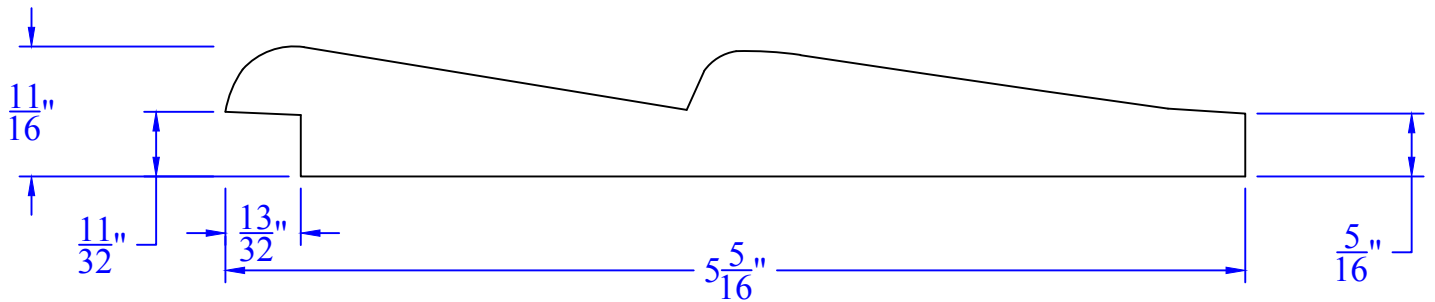

# Creative Woodworking N.W., Inc.

1036 S.E. Taylor \* Portland, Oregon 97214  
Phone:(503) 230-9265 \* Fax:(503) 232-9082  
www.Creativewoodworkingnw.com

**SDSL056**  
**11/16" x 5-5/16"**