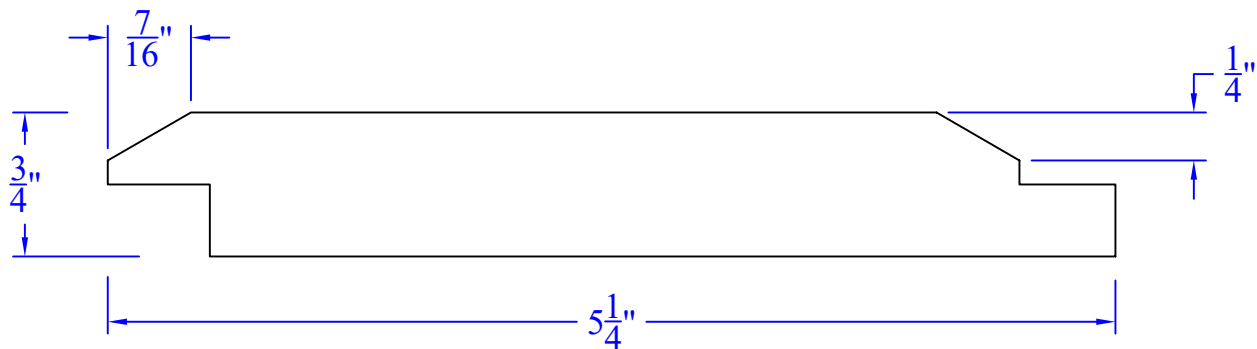

Creative Woodworking N.W., Inc.

1036 S.E. Taylor * Portland, Oregon 97214
Phone:(503) 230-9265 * Fax:(503) 232-9082
www.Creativewoodworkingnw.com

SDSL081

3/4" x 5-1/4"

VARIOUS WIDTHS AVAILABLE