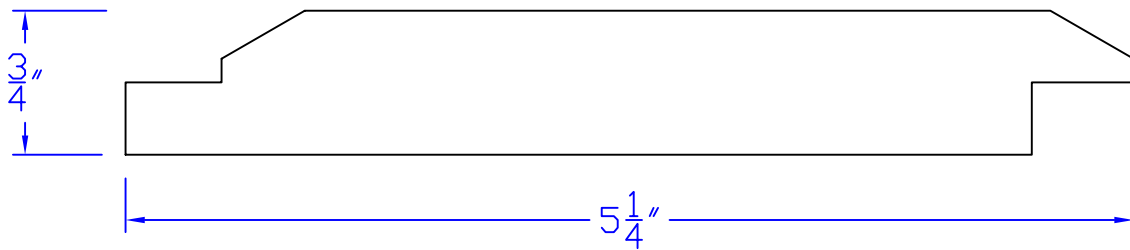

Creative Woodworking N.W., Inc.

1036 S.E. Taylor * Portland, Oregon 97214
Phone:(503) 230-9265 * Fax:(503) 232-9082
www.Creativewoodworkingnw.com

SDSL081
3/4" x 5-1/4"