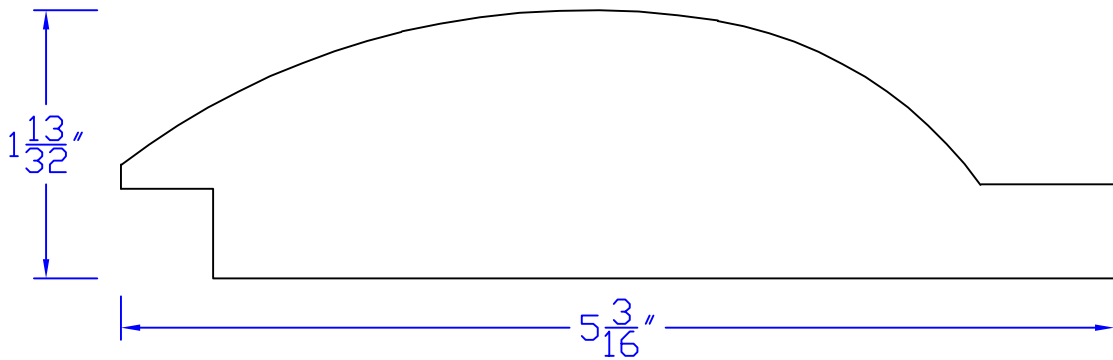

# Creative Woodworking N.W., Inc.

1036 S.E. Taylor \* Portland, Oregon 97214  
Phone:(503) 230-9265 \* Fax:(503) 232-9082  
www.Creativewoodworkingnw.com

SDSL118  
 $1-13/32$ " x  $5-3/16$ "