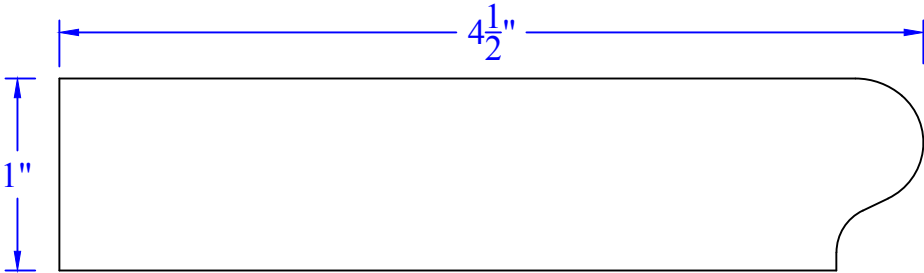

# Creative Woodworking N.W., Inc.

1036 S.E. Taylor \* Portland, Oregon 97214

Phone:(503) 230-9265 \* Fax:(503) 232-9082

www.Creativewoodworkingnw.com

SILL037  
1" x 4-1/2"