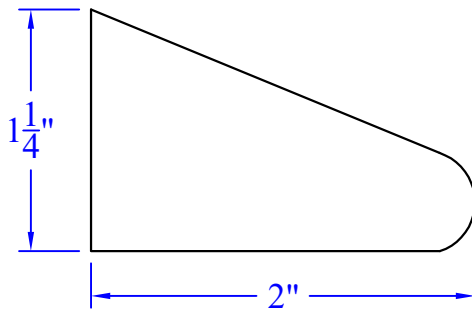

Creative Woodworking N.W., Inc.

1036 S.E. Taylor * Portland, Oregon 97214
Phone:(503) 230-9265 * Fax:(503) 232-9082
www.Creativewoodworkingnw.com

TEDG004
1-1/4" x 2"