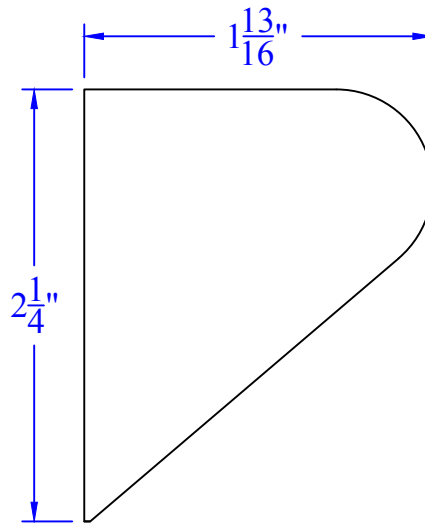

Creative Woodworking N.W., Inc.

1036 S.E. Taylor * Portland, Oregon 97214
Phone:(503) 230-9265 * Fax:(503) 232-9082
www.Creativewoodworkingnw.com

TEDG016
1-13/16" x 2-1/4"