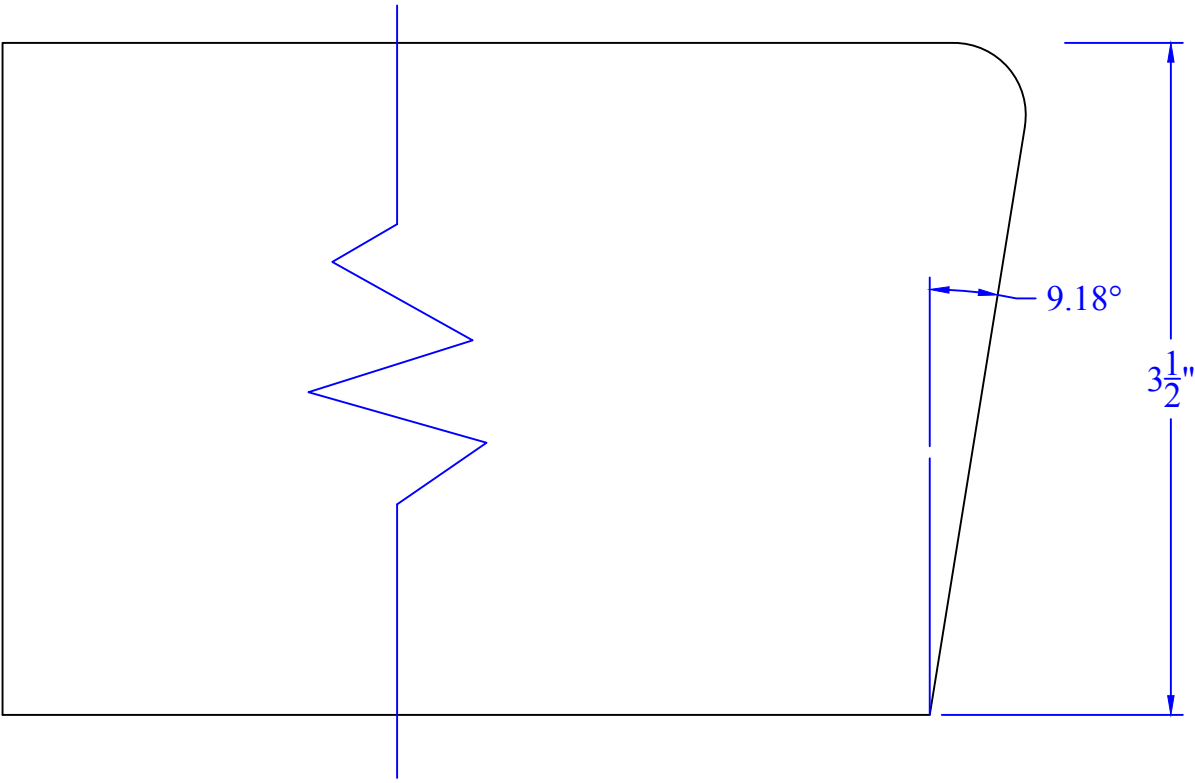

# Creative Woodworking N.W., Inc.

1036 S.E. Taylor \* Portland, Oregon 97214  
Phone:(503) 230-9265 \* Fax:(503) 232-9082  
www.Creativewoodworkingnw.com

TEDG019  
3-1/2" x 12"