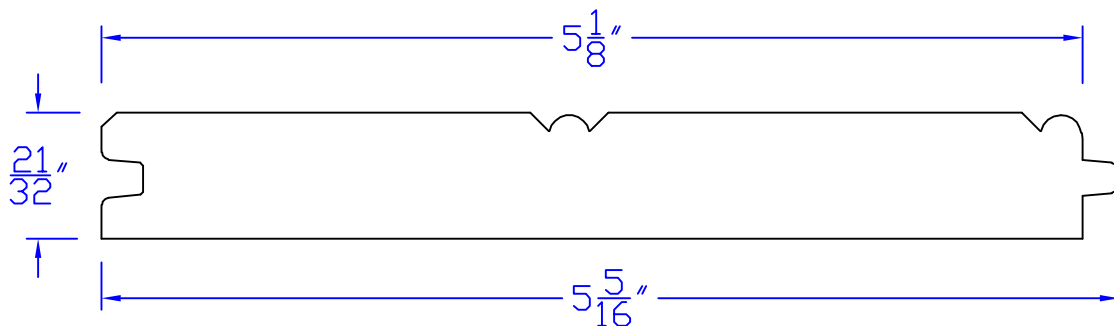

Creative Woodworking N.W., Inc.

1036 S.E. Taylor * Portland, Oregon 97214
Phone:(503) 230-9265 * Fax:(503) 232-9082
www.Creativewoodworkingnw.com

TNGV101
5-1/8" FACE
21/32" x 5-5/16"

TNGV101
21/32" x 3-5/16"
3-1/8" FACE