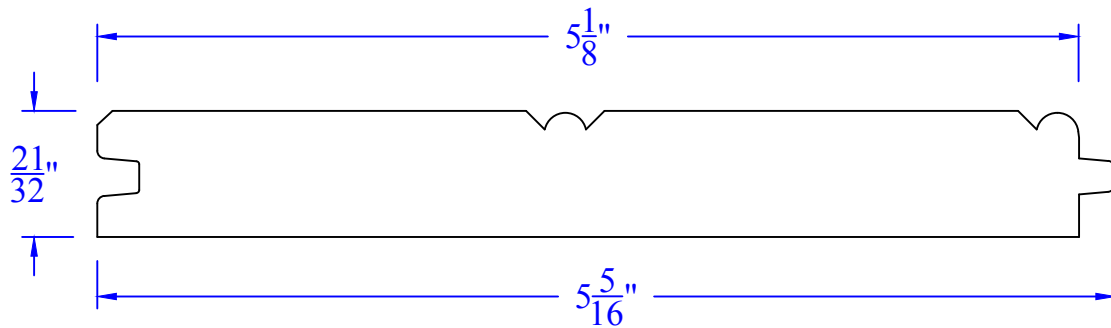

Creative Woodworking N.W., Inc.

1036 S.E. Taylor * Portland, Oregon 97214
Phone:(503) 230-9265 * Fax:(503) 232-9082
www.Creativewoodworkingnw.com

TNGV101
5-1/8" FACE
21/32" x 5-5/16"

TNGV101
21/32" x 3-5/16"
3-1/8" FACE