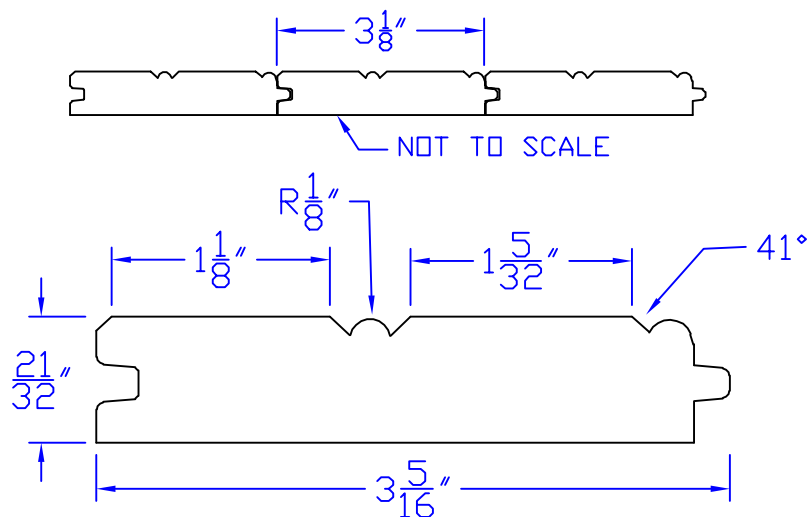

Creative Woodworking N.W., Inc.

1036 S.E. Taylor * Portland, Oregon 97214
Phone:(503) 230-9265 * Fax:(503) 232-9082
www.Creativewoodworkingnw.com

TNGV101
5-1/8" FACE
21/32" x 5-5/16"

TNGV101
21/32" x 3-5/16"
3-1/8" FACE