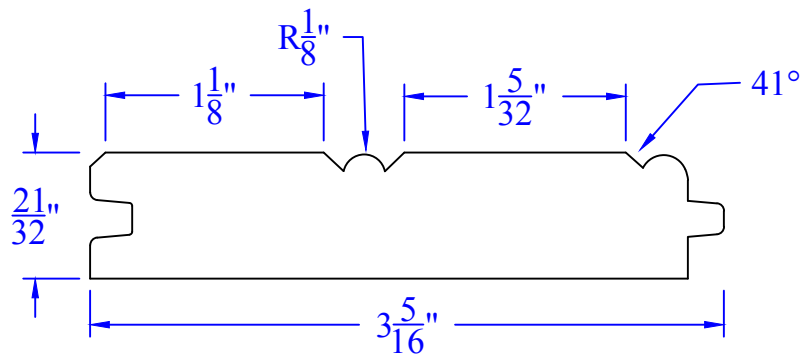

Creative Woodworking N.W., Inc.

1036 S.E. Taylor * Portland, Oregon 97214
Phone:(503) 230-9265 * Fax:(503) 232-9082
www.Creativewoodworkingnw.com

TNGV101
5-1/8" FACE
21/32" x 5-5/16"

TNGV101
21/32" x 3-5/16"
3-1/8" FACE