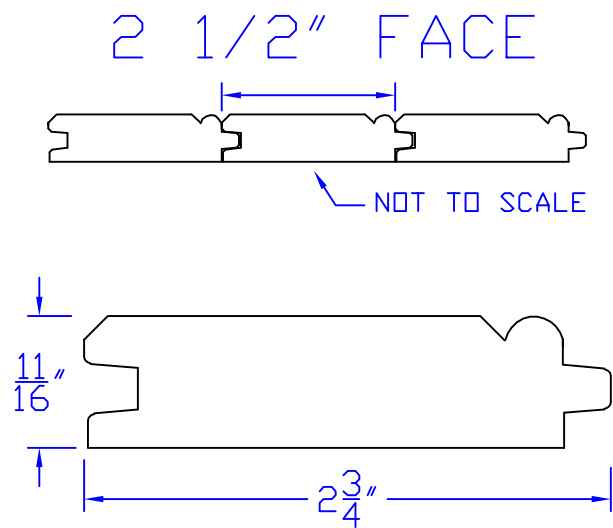

Creative Woodworking N.W., Inc.

1036 S.E. Taylor * Portland, Oregon 97214
Phone:(503) 230-9265 * Fax:(503) 232-9082
www.Creativewoodworkingnw.com

TNGV104
11/16" x 2-3/4"