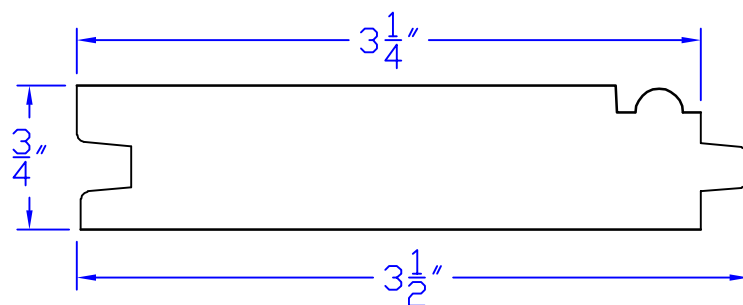

Creative Woodworking N.W., Inc.

1036 S.E. Taylor * Portland, Oregon 97214

Phone:(503) 230-9265 * Fax:(503) 232-9082

www.Creativewoodworkingnw.com

NOT TO SCALE

TNGV106

$3/4$ " x $3-1/2$ "

VARIOUS WIDTHS AVAILABLE