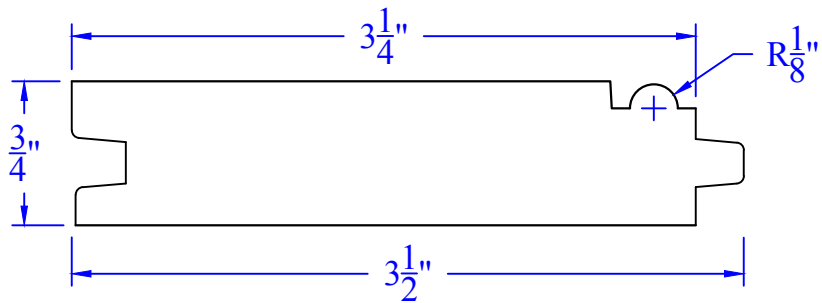

Creative Woodworking N.W., Inc.

1036 S.E. Taylor * Portland, Oregon 97214
Phone:(503) 230-9265 * Fax:(503) 232-9082
www.Creativewoodworkingnw.com

TNGV106
3/4" x 3-1/2"
VARIOUS WIDTHS AVAILABLE