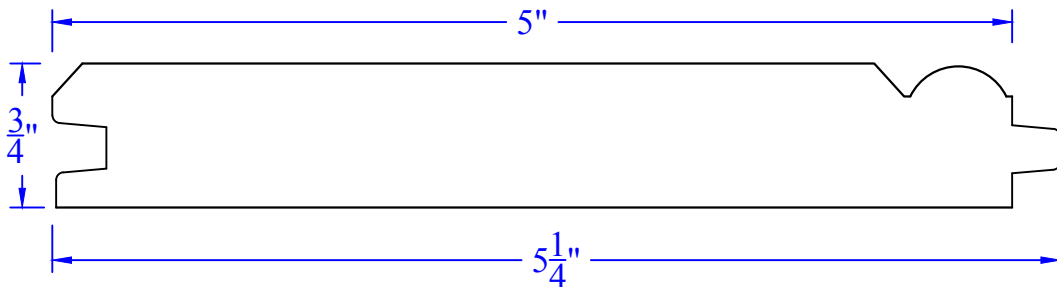

Creative Woodworking N.W., Inc.

1036 S.E. Taylor * Portland, Oregon 97214
Phone:(503) 230-9265 * Fax:(503) 232-9082
www.Creativewoodworkingnw.com

TNGV113
 $\frac{3}{4}$ " x $5\frac{1}{4}$ "

WC-140 SIMILAR

VARIOUS WIDTHS AVAILABLE