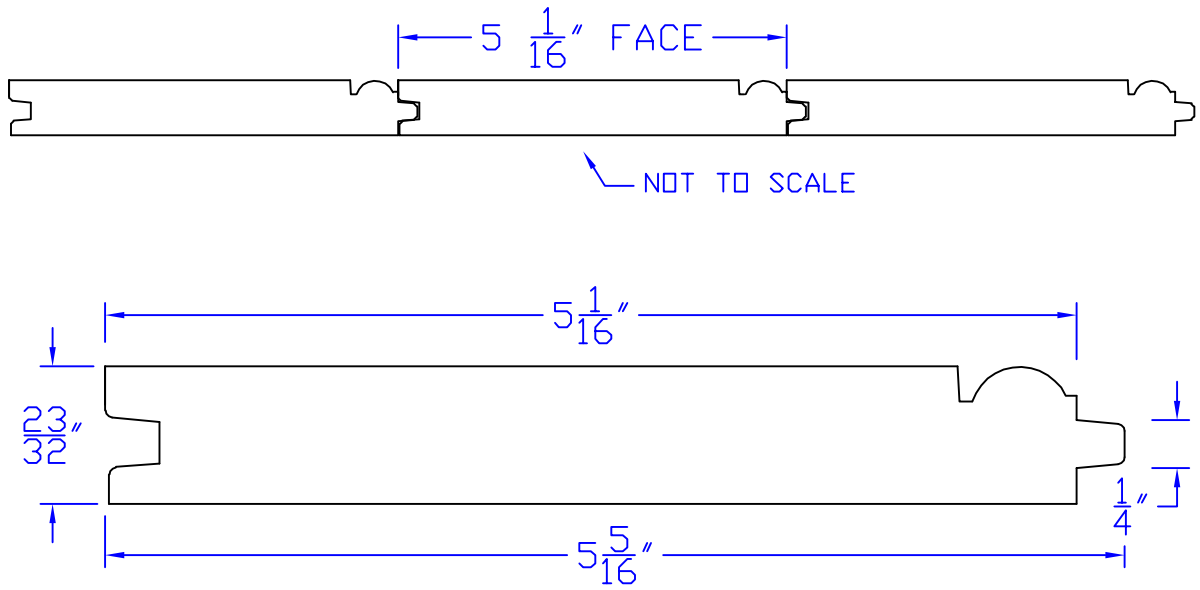

# Creative Woodworking N.W., Inc.

1036 S.E. Taylor \* Portland, Oregon 97214  
Phone:(503) 230-9265 \* Fax:(503) 232-9082  
www.Creativewoodworkingnw.com

TNGV114  
23/32" X 5-5/16"  
VARIOUS WIDTHS AVAILABLE  
WP-10