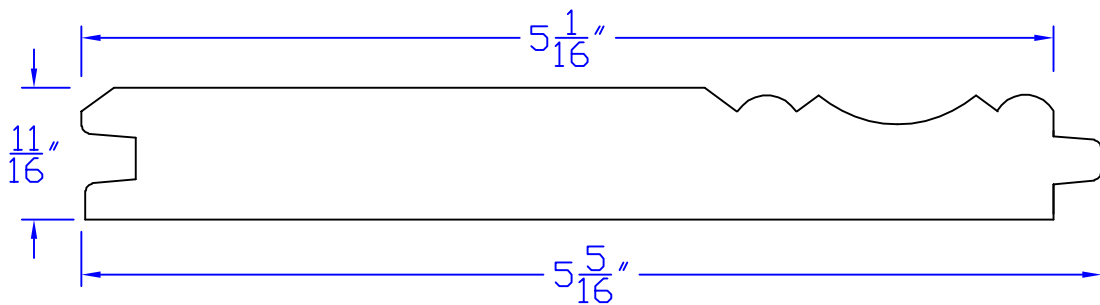

Creative Woodworking N.W., Inc.

1036 S.E. Taylor * Portland, Oregon 97214
Phone:(503) 230-9265 * Fax:(503) 232-9082
www.Creativewoodworkingnw.com

NOT TO SCALE

TNGV115
 $11/16$ " x $5-5/16$ "
WP-2 SIMILAR
VARIOUS WIDTHS AVAILABLE