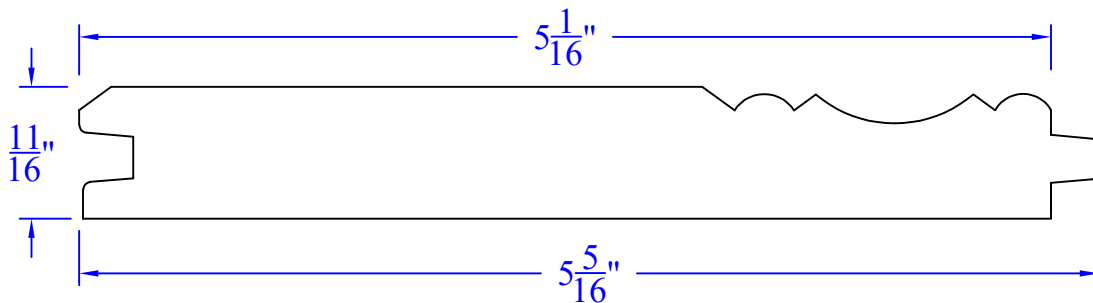

Creative Woodworking N.W., Inc.

1036 S.E. Taylor * Portland, Oregon 97214

Phone:(503) 230-9265 * Fax:(503) 232-9082

www.Creativewoodworkingnw.com

TNGV115

11/16" x 5-5/16"

WP-2 SIMILAR

VARIOUS WIDTHS AVAILABLE