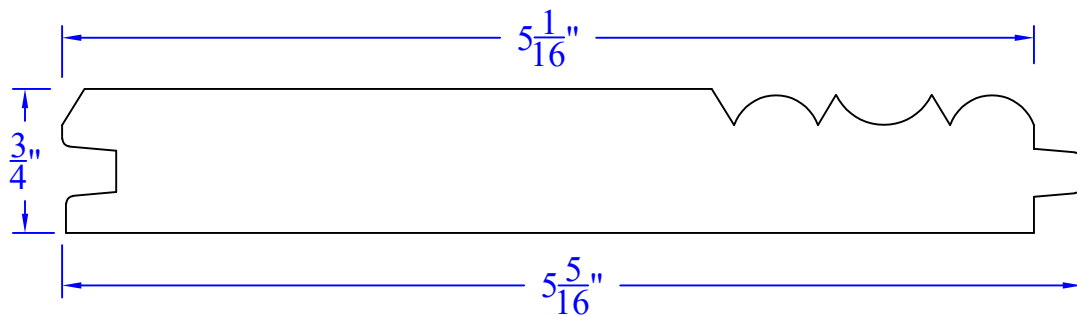

Creative Woodworking N.W., Inc.

1036 S.E. Taylor * Portland, Oregon 97214

Phone:(503) 230-9265 * Fax:(503) 232-9082

www.Creativewoodworkingnw.com

TNGV116

$\frac{3}{4}$ " x $5\frac{5}{16}$ "

WP-20 SIMILAR

VARIOUS WIDTHS AVAILABLE