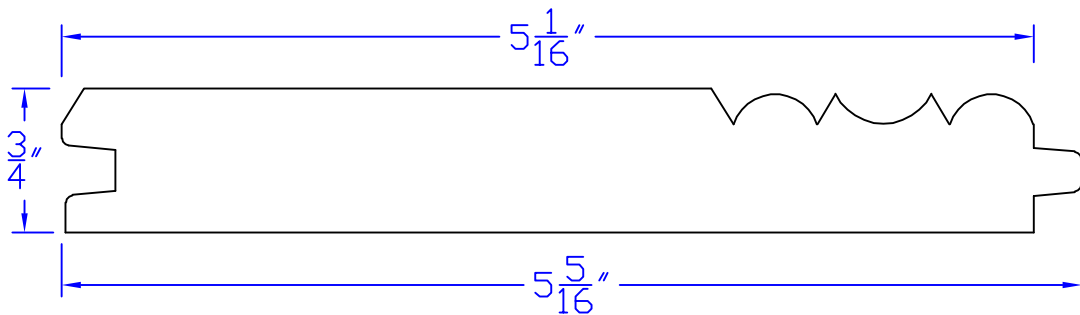

Creative Woodworking N.W., Inc.

1036 S.E. Taylor * Portland, Oregon 97214
Phone:(503) 230-9265 * Fax:(503) 232-9082
www.Creativewoodworkingnw.com

NOT TO SCALE

TNGV116
3/4" x 5-5/16"
WP-20 SIMILAR
VARIOUS WIDTHS AVAILABLE