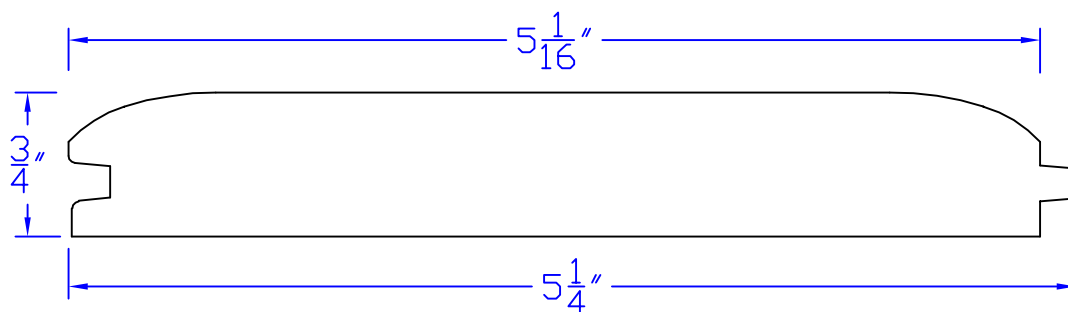

Creative Woodworking N.W., Inc.

1036 S.E. Taylor * Portland, Oregon 97214
Phone:(503) 230-9265 * Fax:(503) 232-9082
www.Creativewoodworkingnw.com

NOT TO SCALE

TNGV120
3/4" x 5-1/4"
VARIOUS WIDTHS AVAILABLE