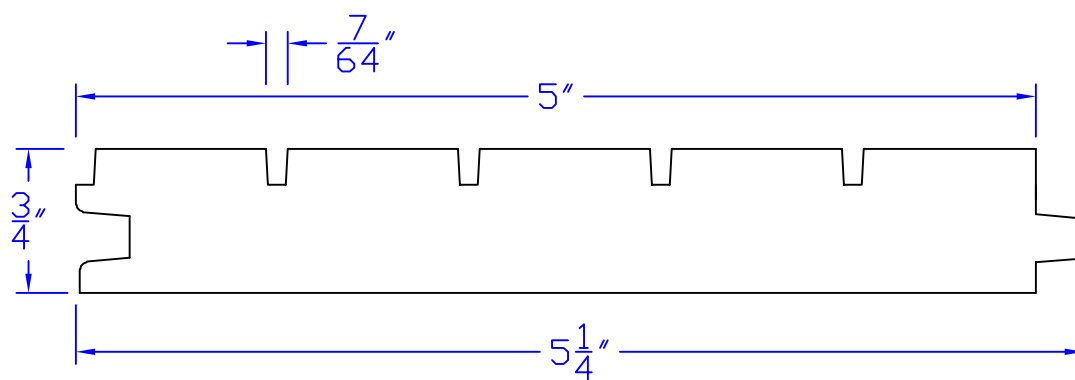

Creative Woodworking N.W., Inc.

1036 S.E. Taylor * Portland, Oregon 97214
Phone:(503) 230-9265 * Fax:(503) 232-9082
www.Creativewoodworkingnw.com

NOT TO SCALE

TNGV122
3/4" x 5-1/4"
WC-174 SIMILAR