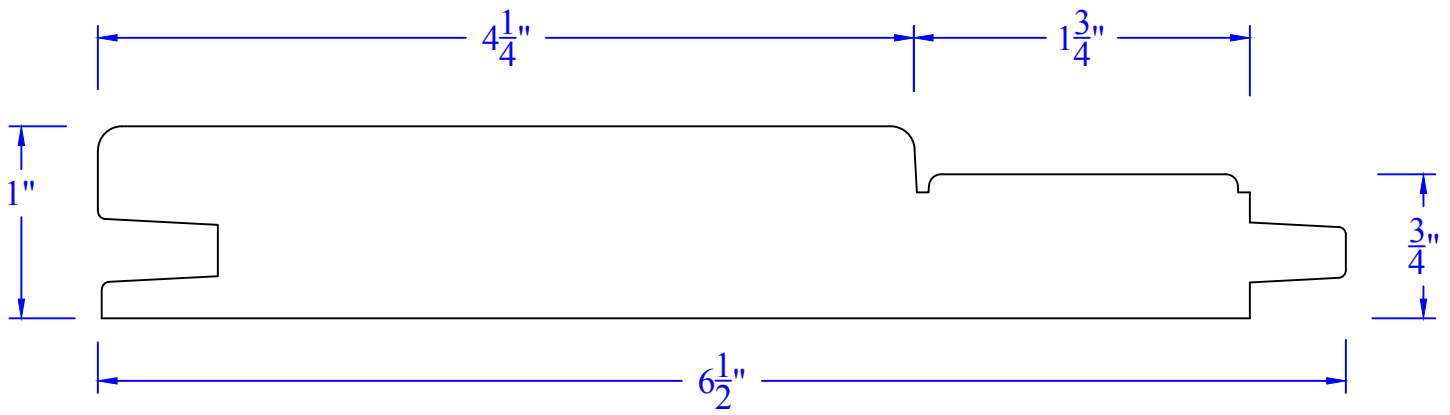

Creative Woodworking N.W., Inc.

1036 S.E. Taylor * Portland, Oregon 97214
Phone:(503) 230-9265 * Fax:(503) 232-9082
www.Creativewoodworkingnw.com

TNGV146
1" x 6-1/2"