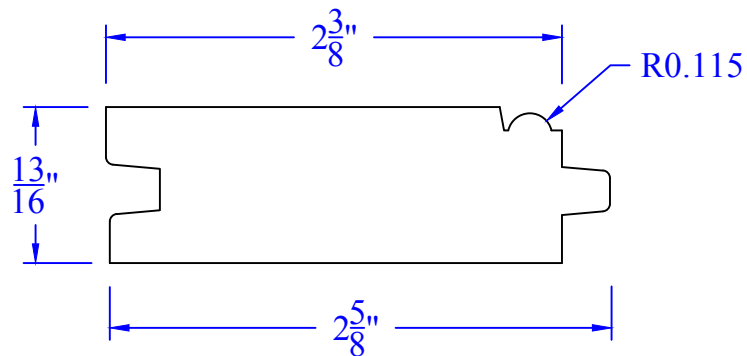

# Creative Woodworking N.W., Inc.

1036 S.E. Taylor \* Portland, Oregon 97214  
Phone:(503) 230-9265 \* Fax:(503) 232-9082  
www.Creativewoodworkingnw.com

**TNGV175**  
 **$\frac{13}{16}$ " x  $2\frac{5}{8}$ "**