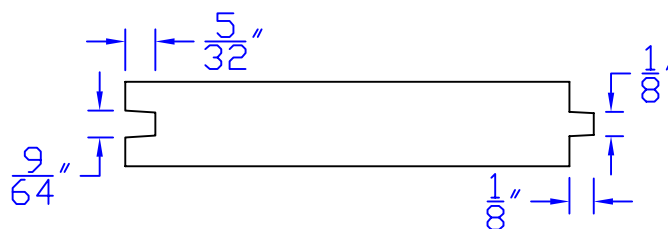

Creative Woodworking N.W., Inc.

1036 S.E. Taylor * Portland, Oregon 97214

Phone:(503) 230-9265 * Fax:(503) 232-9082

www.Creativewoodworkingnw.com

NOT TO SCALE

TNGV200
1/8" TONGUE
VARIOUS SIZES AVAILABLE