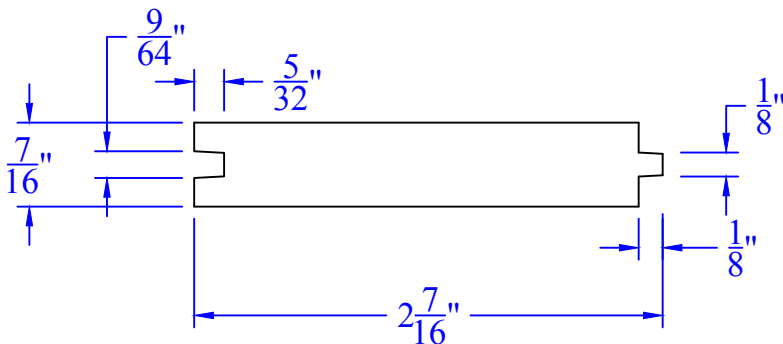

Creative Woodworking N.W., Inc.

1036 S.E. Taylor * Portland, Oregon 97214
Phone:(503) 230-9265 * Fax:(503) 232-9082
www.Creativewoodworkingnw.com

TNGV200
1/8" TONGUE
VARIOUS SIZES AVAILABLE