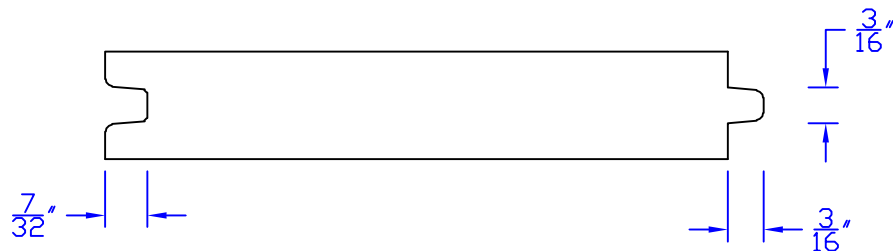

Creative Woodworking N.W., Inc.

1036 S.E. Taylor * Portland, Oregon 97214

Phone:(503) 230-9265 * Fax:(503) 232-9082

www.Creativewoodworkingnw.com

NOT TO SCALE

TNGV201

3/16" TONGUE

VARIOUS SIZES AVAILABLE