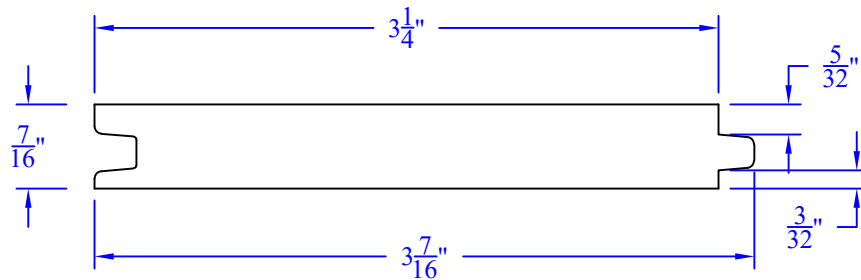

Creative Woodworking N.W., Inc.

1036 S.E. Taylor * Portland, Oregon 97214
Phone:(503) 230-9265 * Fax:(503) 232-9082
www.Creativewoodworkingnw.com

TNGV201
3/16" T&G