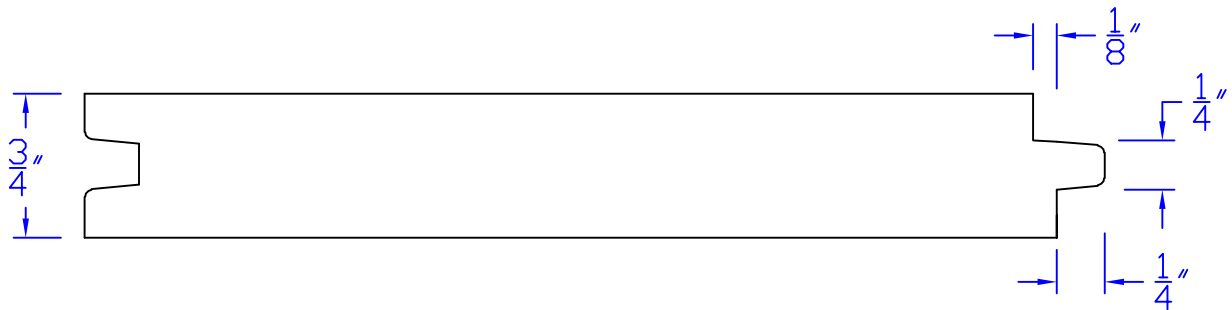

# Creative Woodworking N.W., Inc.

1036 S.E. Taylor \* Portland, Oregon 97214  
Phone:(503) 230-9265 \* Fax:(503) 232-9082  
www.Creativewoodworkingnw.com

TNGV205  
 $\frac{1}{4}$ " x  $\frac{1}{4}$ " T&G  
 $\frac{1}{8}$ " FINELINE  
VARIOUS WIDTHS AVAILABLE