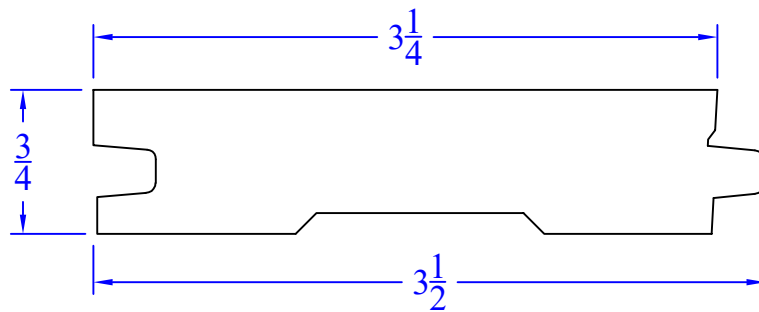

Creative Woodworking N.W., Inc.

1036 S.E. Taylor * Portland, Oregon 97214
Phone:(503) 230-9265 * Fax:(503) 232-9082
www.Creativewoodworkingnw.com

TNGV206

3/4" x 3-1/2"

**FLOORING TONGUE & GROOVE
VARIOUS WIDTHS AVAILABLE**