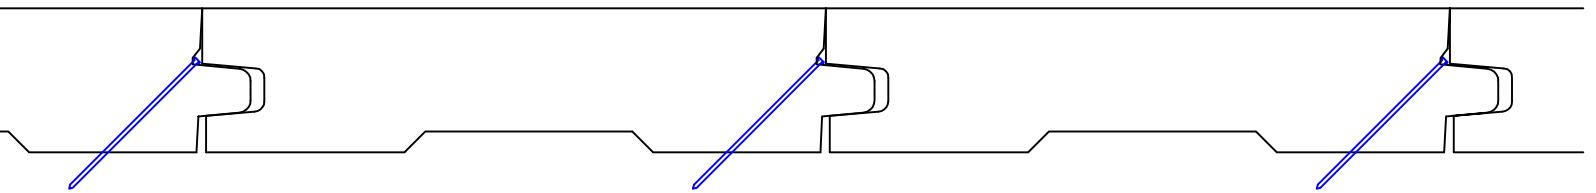

# Creative Woodworking N.W., Inc.

1036 S.E. Taylor \* Portland, Oregon 97214

Phone:(503) 230-9265 \* Fax:(503) 232-9082

www.Creativewoodworkingnw.com

FLOORING TONGUE & GROOVE  
VARIOUS WIDTHS AVAILABLE