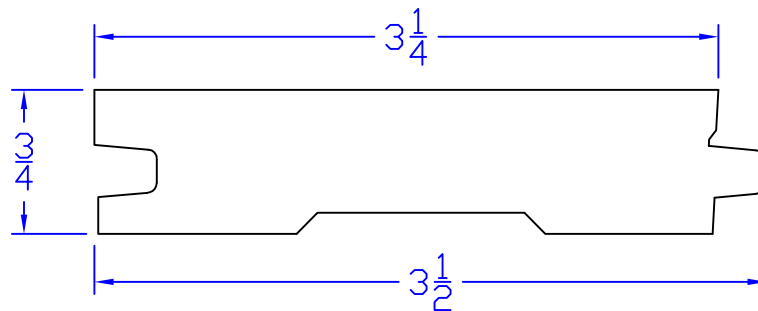

# Creative Woodworking N.W., Inc.

1036 S.E. Taylor \* Portland, Oregon 97214

Phone:(503) 230-9265 \* Fax:(503) 232-9082

www.Creativewoodworkingnw.com

FLOORING TONGUE & GROOVE  
VARIOUS WIDTHS AVAILABLE