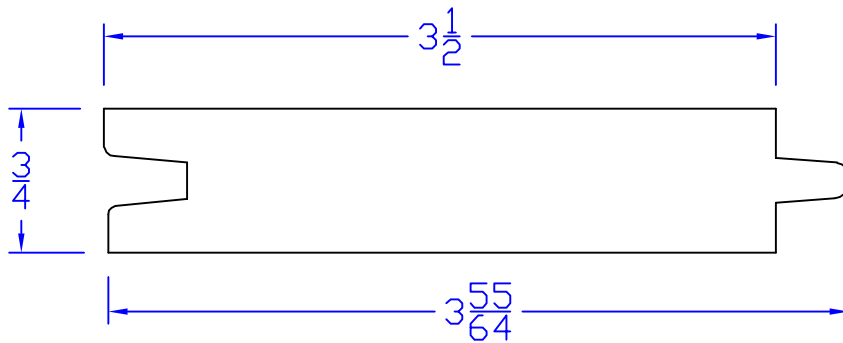

Creative Woodworking N.W., Inc.

1036 S.E. Taylor * Portland, Oregon 97214

Phone:(503) 230-9265 * Fax:(503) 232-9082

www.Creativewoodworkingnw.com

TNGV207

$\frac{3}{4}$ " x $3\frac{55}{64}$ "

VARIOUS WIDTHS AVAILABLE