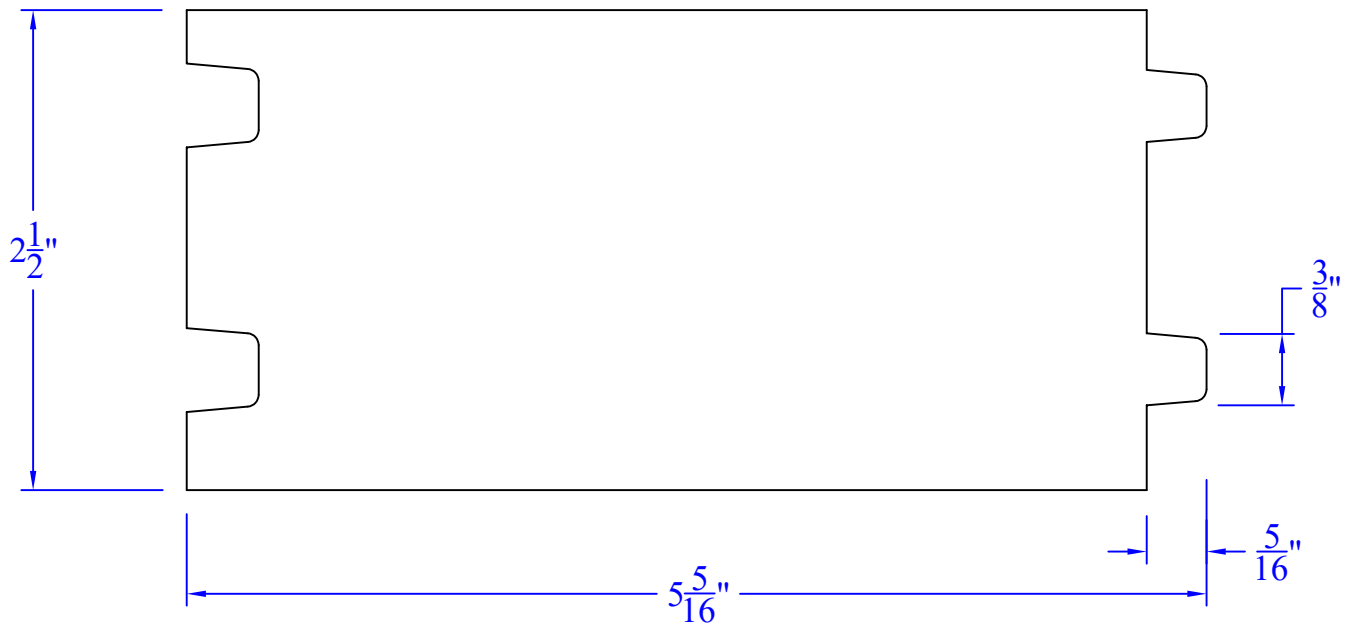

# Creative Woodworking N.W., Inc.

1036 S.E. Taylor \* Portland, Oregon 97214

Phone:(503) 230-9265 \* Fax:(503) 232-9082

www.Creativewoodworkingnw.com

**TNGV210**  
**2-1/2" x 5-5/16"**  
**WC-305A**