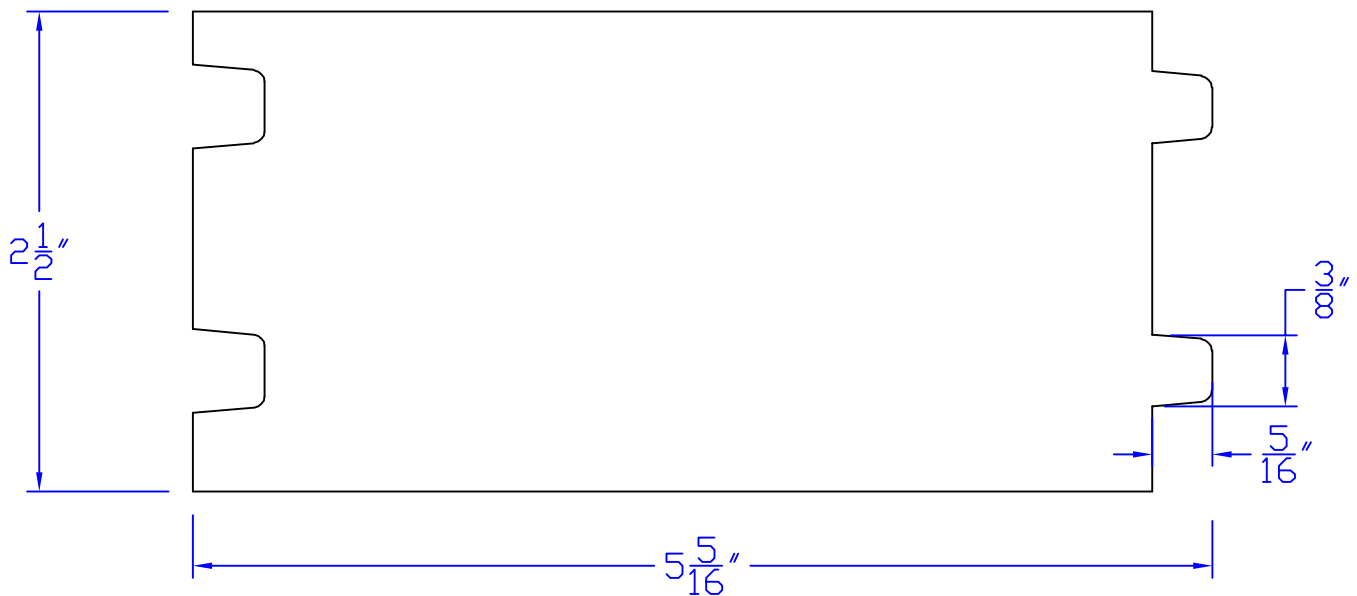

Creative Woodworking N.W., Inc.

1036 S.E. Taylor * Portland, Oregon 97214
Phone:(503) 230-9265 * Fax:(503) 232-9082
www.Creativewoodworkingnw.com

TNGV210
 $2-1/2" \times 5-5/16"$
WC-305A