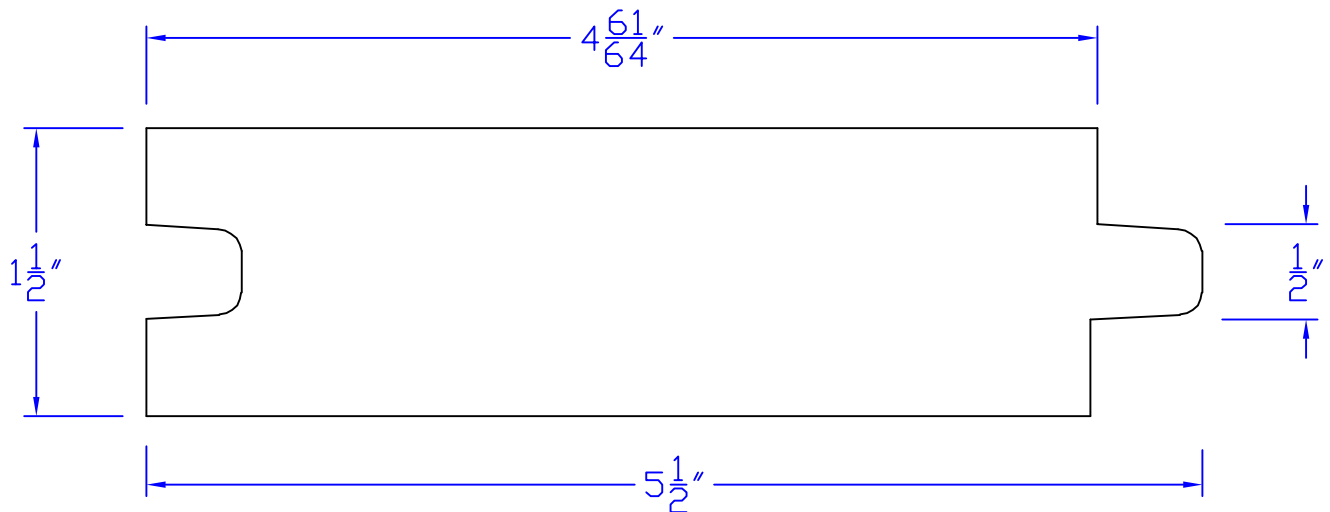

Creative Woodworking N.W., Inc.

1036 S.E. Taylor * Portland, Oregon 97214

Phone:(503) 230-9265 * Fax:(503) 232-9082

www.Creativewoodworkingnw.com

TNGV211

1-1/2" x 5-1/2"

1/2" TONGUE

VARIOUS WIDTHS AVAILABLE