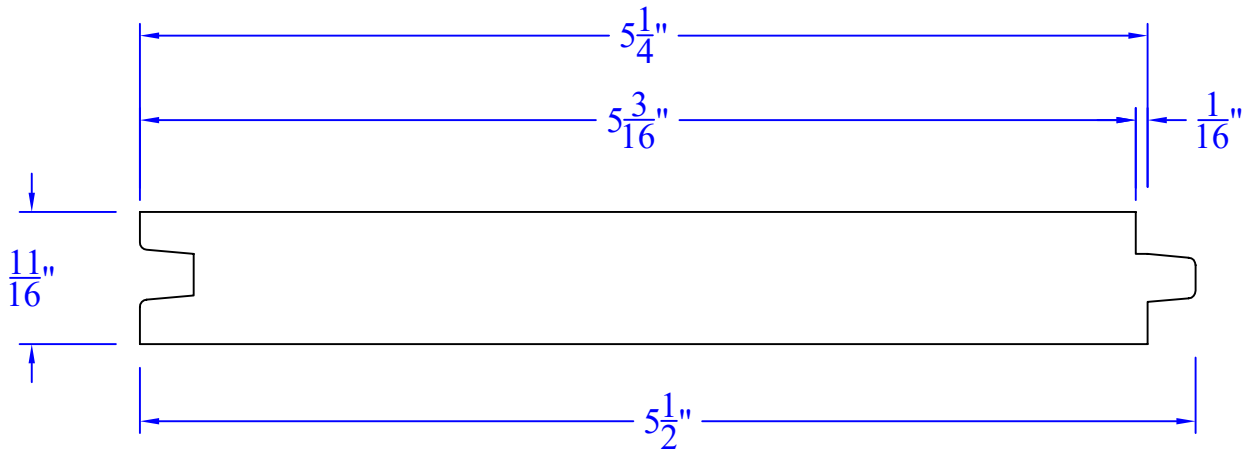

Creative Woodworking N.W., Inc.

1036 S.E. Taylor * Portland, Oregon 97214

Phone:(503) 230-9265 * Fax:(503) 232-9082

www.Creativewoodworkingnw.com

TNGV218
 $\frac{11}{16}$ " x $5\frac{1}{2}$ "
 $\frac{1}{16}$ " FINELINE