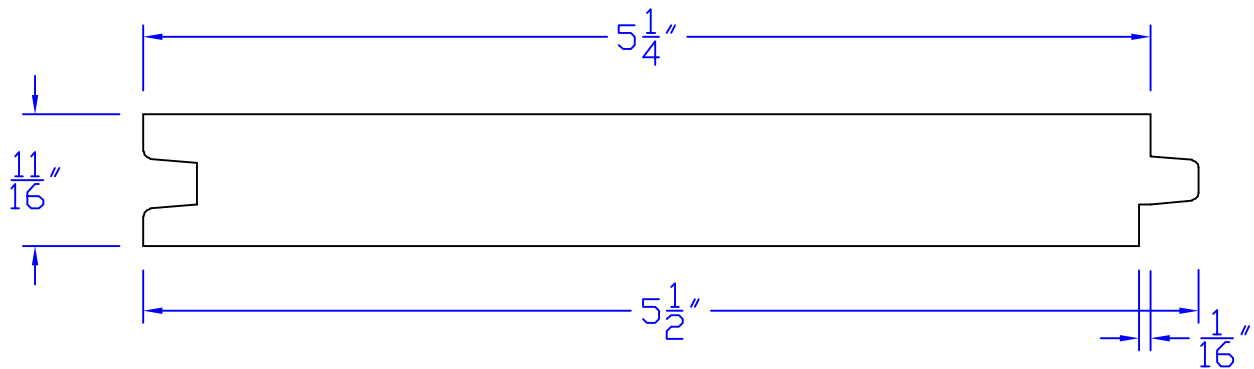

Creative Woodworking N.W., Inc.

1036 S.E. Taylor * Portland, Oregon 97214

Phone:(503) 230-9265 * Fax:(503) 232-9082

www.Creativewoodworkingnw.com

TNGV218

$\frac{11}{16}" \times 5\frac{1}{2}"$

$\frac{1}{16}"$ FINELINE