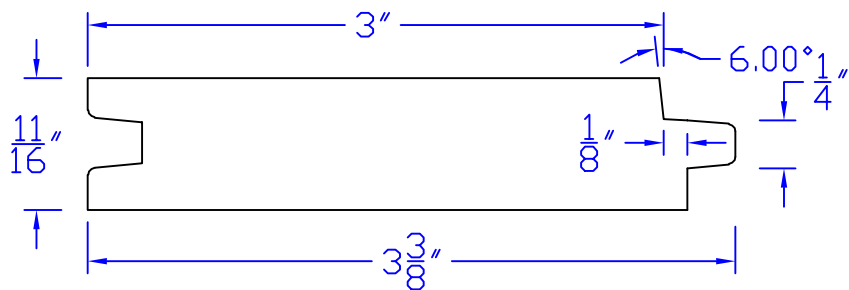

Creative Woodworking N.W., Inc.

1036 S.E. Taylor * Portland, Oregon 97214

Phone:(503) 230-9265 * Fax:(503) 232-9082

www.Creativewoodworkingnw.com

TNGV219

11/16" x 3-3/8"

6 DEGREE 1/8" FINELINE