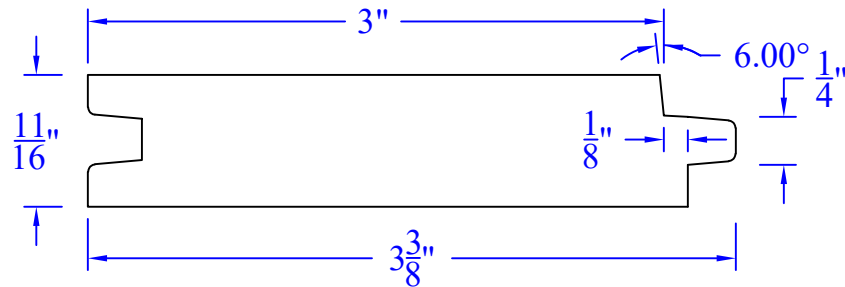

Creative Woodworking N.W., Inc.

1036 S.E. Taylor * Portland, Oregon 97214
Phone:(503) 230-9265 * Fax:(503) 232-9082
www.Creativewoodworkingnw.com

TNGV219

11/16" x 3-3/8"

6 DEGREE 1/8" FINELINE