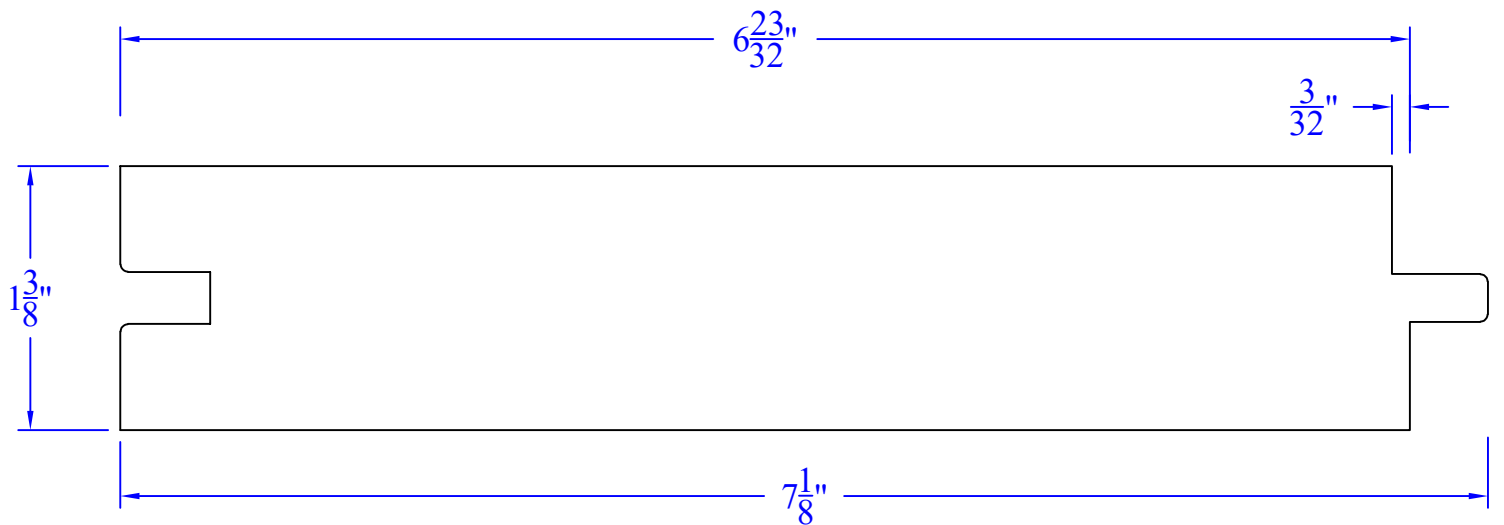

Creative Woodworking N.W., Inc.

1036 S.E. Taylor * Portland, Oregon 97214

Phone:(503) 230-9265 * Fax:(503) 232-9082

www.Creativewoodworkingnw.com

TNGV224
1-3/8" x 7-1/8"