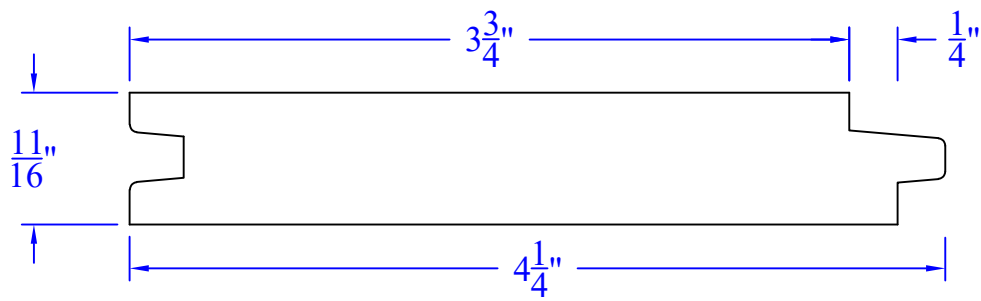

Creative Woodworking N.W., Inc.

1036 S.E. Taylor * Portland, Oregon 97214

Phone:(503) 230-9265 * Fax:(503) 232-9082

www.Creativewoodworkingnw.com

TNGV235
11/16" x 4-1/4"