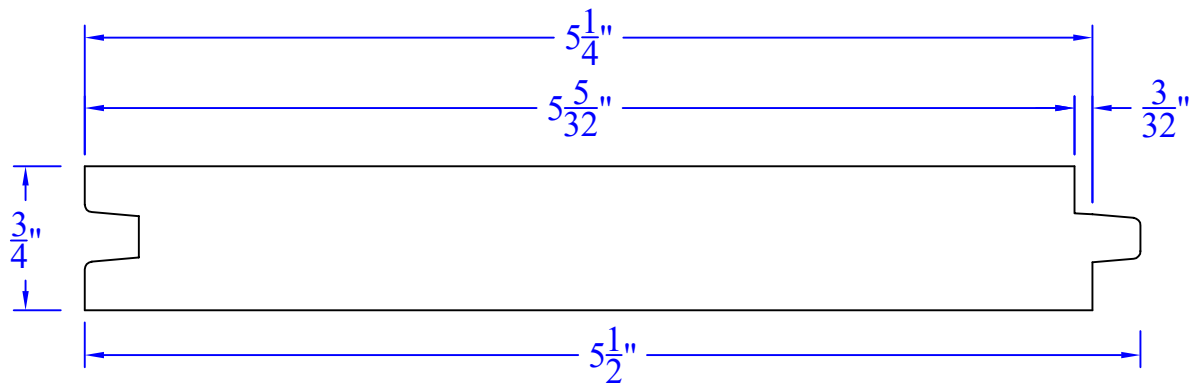

Creative Woodworking N.W., Inc.

1036 S.E. Taylor * Portland, Oregon 97214

Phone:(503) 230-9265 * Fax:(503) 232-9082

www.Creativewoodworkingnw.com

TNGV238
3/4" x 5-1/2"