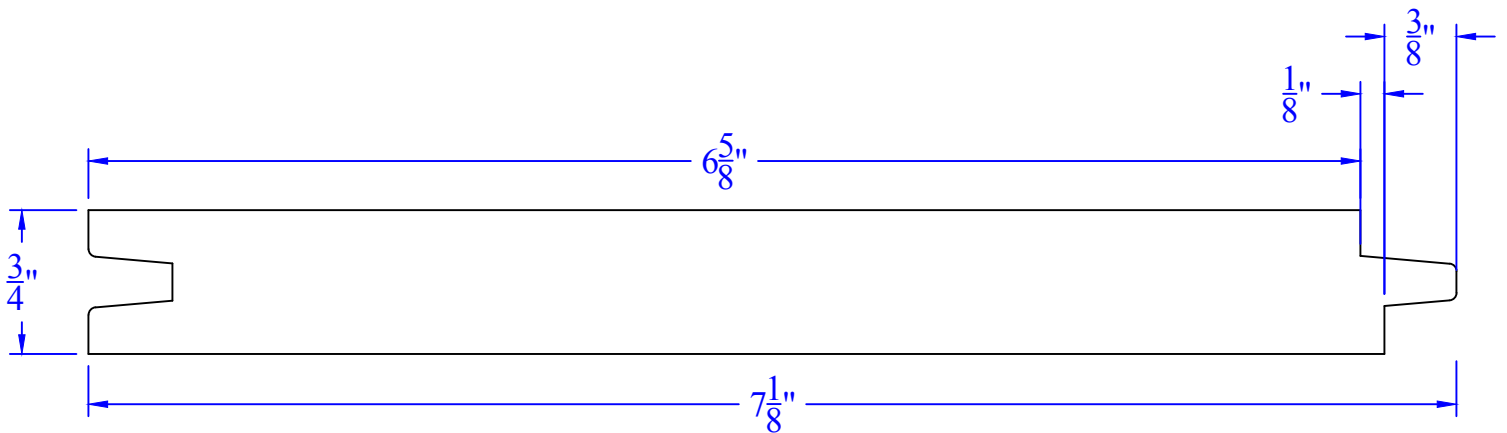

Creative Woodworking N.W., Inc.

1036 S.E. Taylor * Portland, Oregon 97214
Phone:(503) 230-9265 * Fax:(503) 232-9082
www.creativewoodworkingnw.com

TNGV247
 $\frac{3}{4}$ " x $7\frac{1}{8}$ "
USE TNGV207 GROOVE