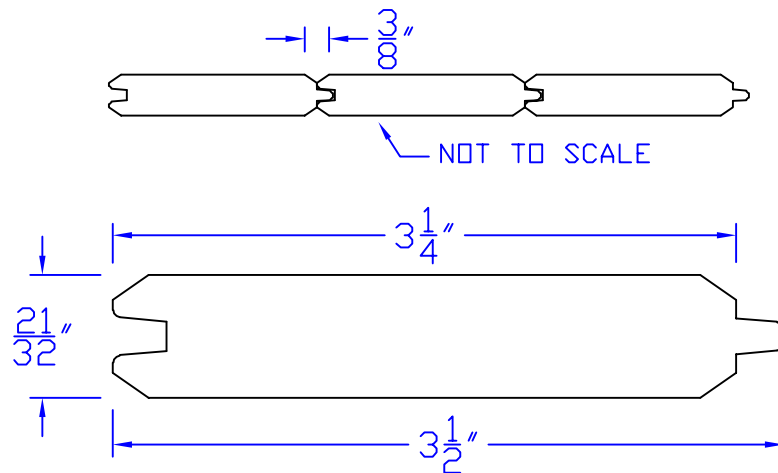

Creative Woodworking N.W., Inc.

1036 S.E. Taylor * Portland, Oregon 97214

Phone:(503) 230-9265 * Fax:(503) 232-9082

www.Creativewoodworkingnw.com

TNGV306

$21/32$ " × $3-1/2$ "

VARIOUS SIZES AVAILABLE