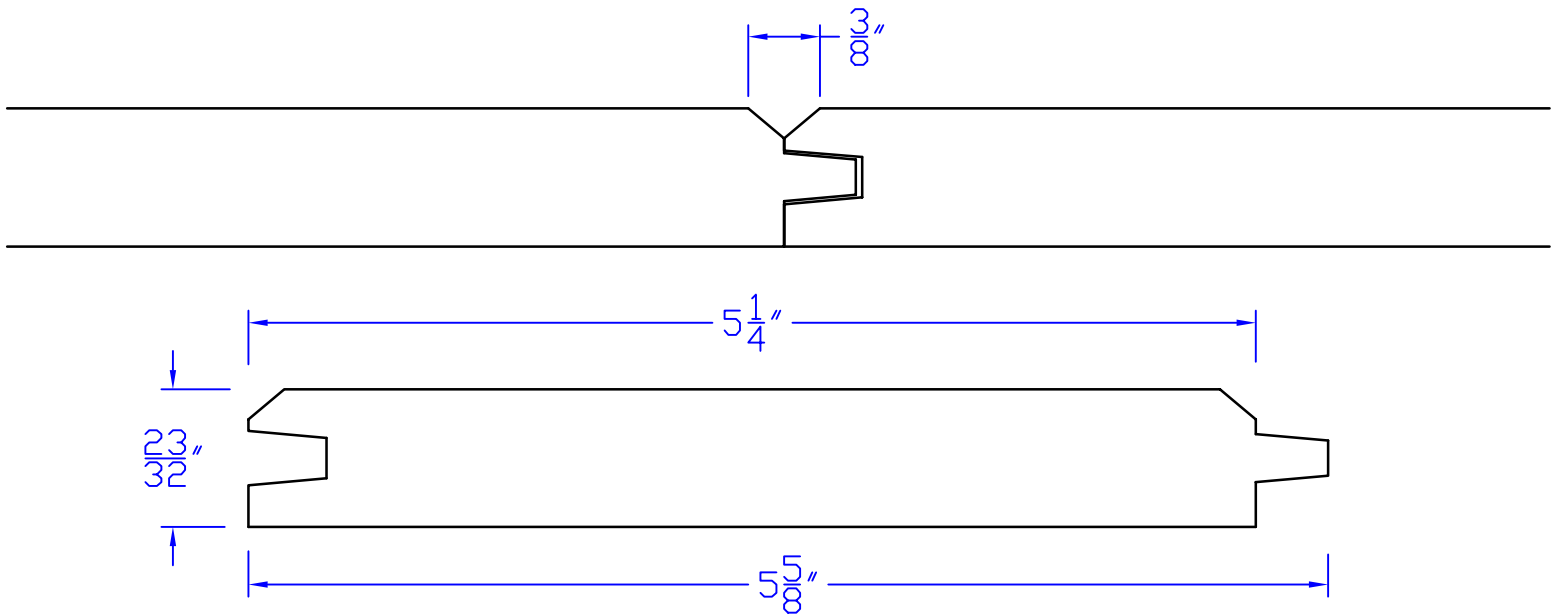

Creative Woodworking N.W., Inc.

1036 S.E. Taylor * Portland, Oregon 97214

Phone:(503) 230-9265 * Fax:(503) 232-9082

www.Creativewoodworkingnw.com

TNGV308
 $\frac{23}{32}$ " x $5\frac{5}{8}$ "