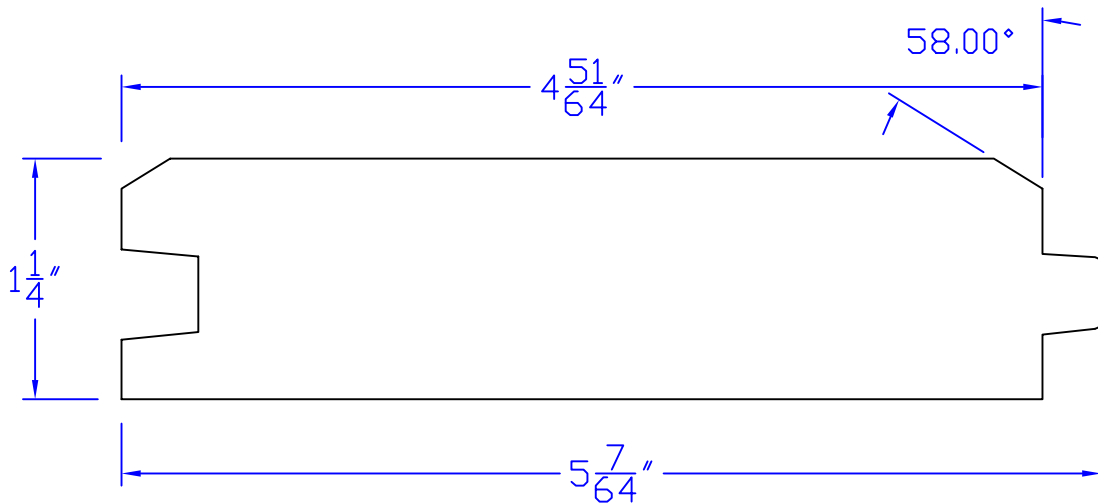

# Creative Woodworking N.W., Inc.

1036 S.E. Taylor \* Portland, Oregon 97214  
Phone:(503) 230-9265 \* Fax:(503) 232-9082  
www.Creativewoodworkingnw.com

TNGV309  
 $1-1/4$ " x  $5-7/64$ "  
WC-200 SIMILAR