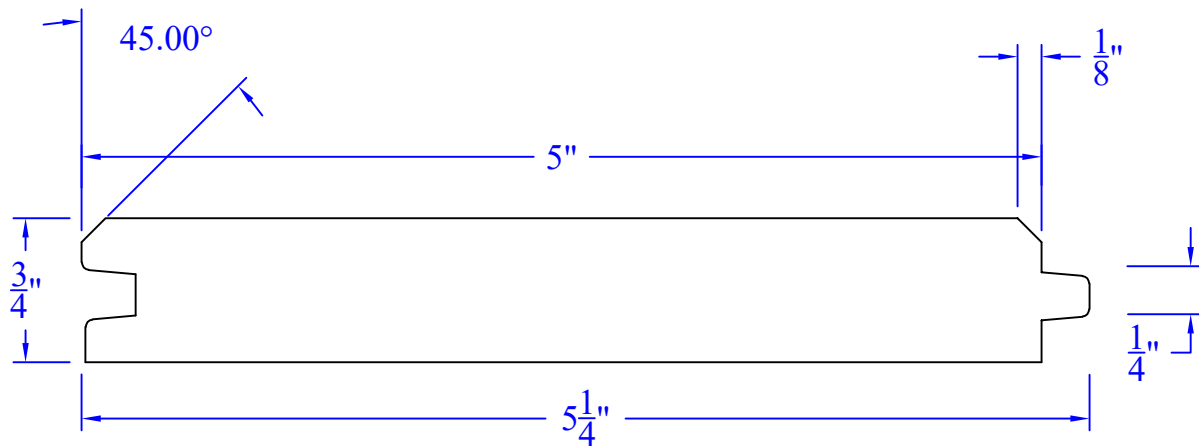

# Creative Woodworking N.W., Inc.

1036 S.E. Taylor \* Portland, Oregon 97214

Phone:(503) 230-9265 \* Fax:(503) 232-9082

www.Creativewoodworkingnw.com

**TNGV311**  
**3/4" x 5-1/4"**  
**1/8" EDGE VEE**  
**VARIOUS WIDTHS AVAILABLE**