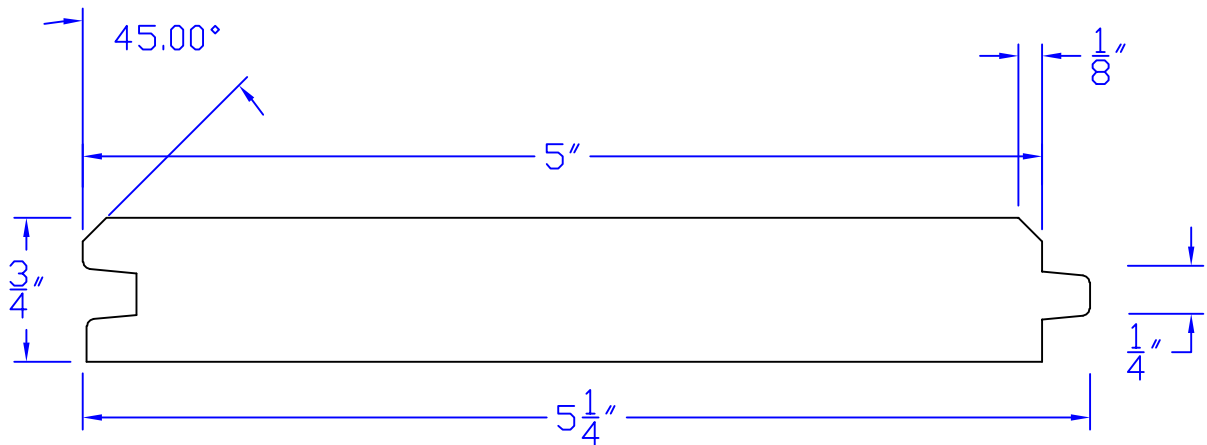

Creative Woodworking N.W., Inc.

1036 S.E. Taylor * Portland, Oregon 97214

Phone:(503) 230-9265 * Fax:(503) 232-9082

www.Creativewoodworkingnw.com

TNGV311

3/4" x 5-1/4"

1/8" EDGE VEE

VARIOUS WIDTHS AVAILABLE