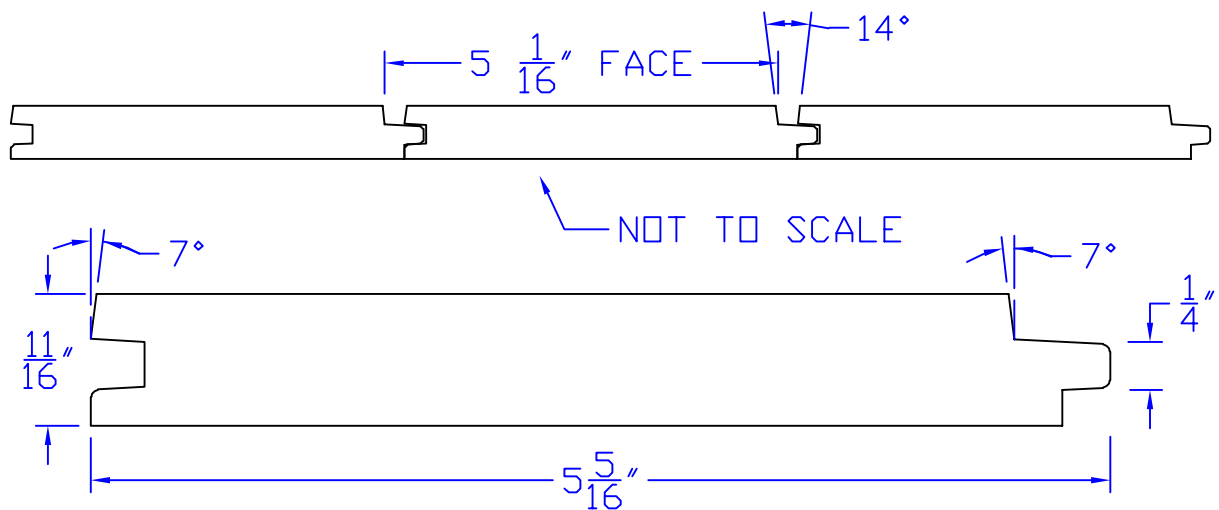

# Creative Woodworking N.W., Inc.

1036 S.E. Taylor \* Portland, Oregon 97214  
Phone:(503) 230-9265 \* Fax:(503) 232-9082  
www.Creativewoodworkingnw.com

TNGV313  
 $11/16$ " x  $5-5/16$ "  
VARIOUS WIDTHS AVAILABLE  
WC-170 SIMILAR